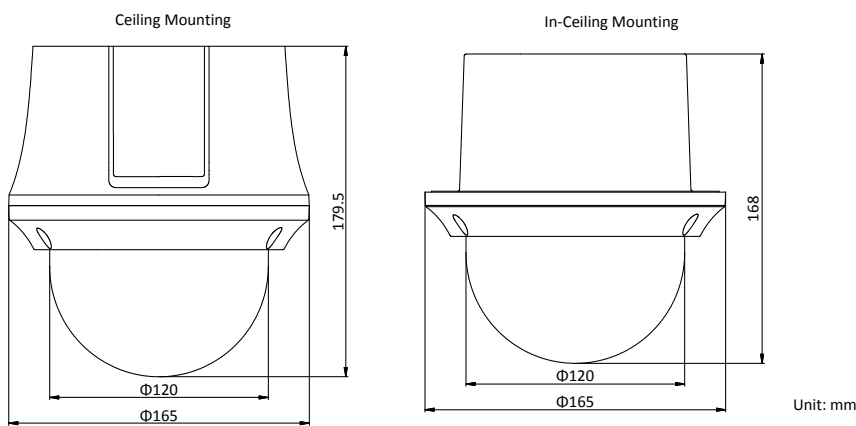

DORI

The DORI (detect, observe, recognize, identify) distance gives the general idea of the camera ability to distinguish persons or objects within its field of view.

It is calculated based on the camera sensor specification and the criteria given by EN 62676-4: 2015.

DORI	Detect	Observe	Recognize	Identify
Definition	25 px/m	63 px/m	125 px/m	250 px/m
Distance (Tele)	960.0 m (3149.6 ft)	381.0 m (1249.8 ft)	192.0 m (629.9 ft)	96.0 m (315.0 ft)

Available Model

DS-2DE4215W-DE3 (C), 12 VDC & PoE+ (802.3 at, class4)

Dimensions

Distributed by