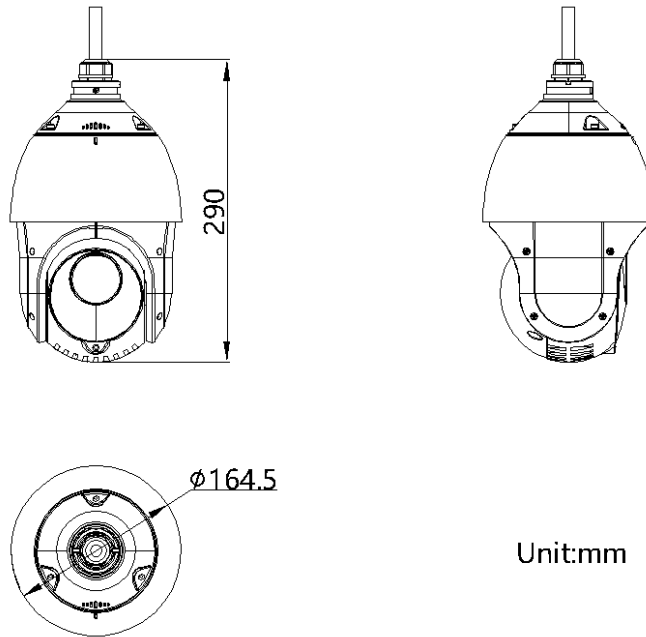

▪ **Dimension**

▪ **Accessory**

▪ **Included**

DS-1618ZJ	ASW0081-122000 2W

▪ **Optional**

DS-1673ZJ	DS-1602ZJ	DS-1604ZJ-corner	DS-1660ZJ	DS-1604ZJ-pole