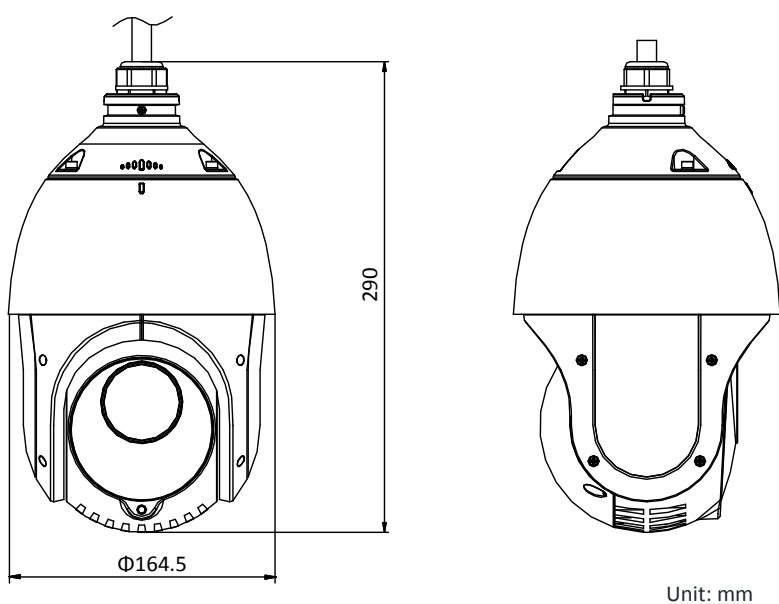

DORI

The DORI (detect, observe, recognize, identify) distance gives the general idea of the camera ability to distinguish persons or objects within its field of view.

It is calculated based on the camera sensor specification and the criteria given by EN 62676-4: 2015.

DORI	Detect	Observe	Recognize	Identify
Definition	25 px/m	63 px/m	125 px/m	250 px/m
Distance (Tele)	1500.0 m (4921.3 ft)	595.2 m (1952.8 ft)	300.0 m (984.3 ft)	150.0 m (492.1 ft)

Available Model

DS-2DE4415IW-DE (E), 12 VDC & PoE (802.3 at, class4)

Dimensions