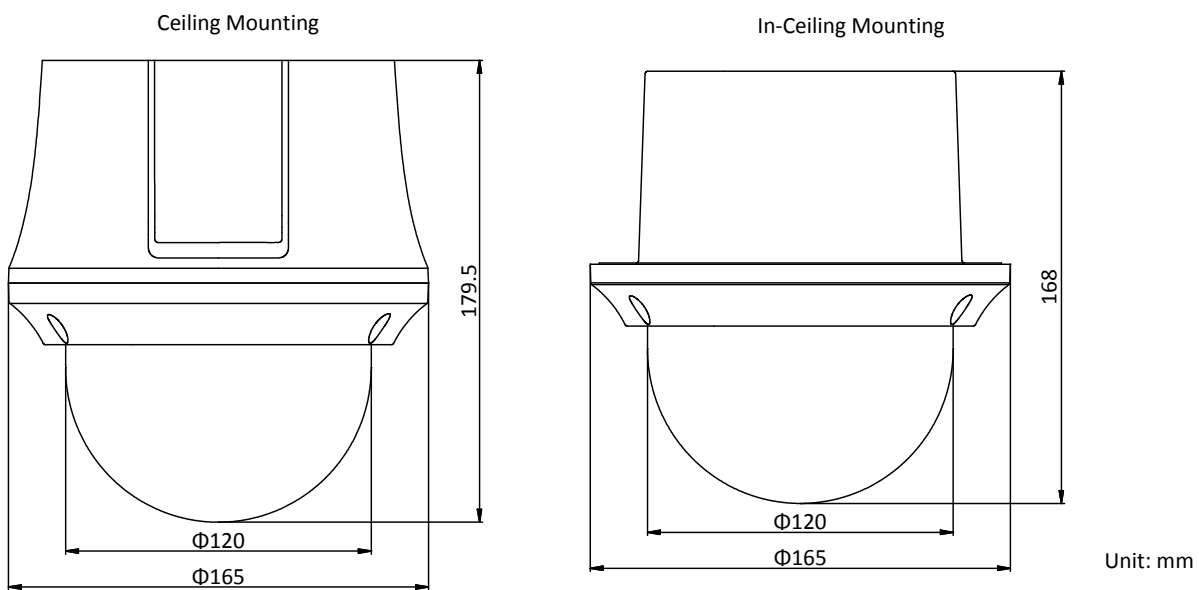

DORI

The DORI (detect, observe, recognize, identify) distance gives the general idea of the camera ability to distinguish persons or objects within its field of view.

It is calculated based on the camera sensor specification and the criteria given by EN 62676-4: 2015.

DORI	Detect	Observe	Recognize	Identify
Definition	25 px/m	63 px/m	125 px/m	250 px/m
Distance (Tele)	1500.0 m (4921.3 ft)	595.2 m (1952.76 ft)	300.0 m (984.3 ft)	150.0 m (492.1 ft)

Available Model

DS-2DE4415W-DE3 (D), 12 VDC & PoE (802.3 at, class4)

Dimensions

Accessory

Included:

Power adapter

Optional:

Hi-PoE midspan