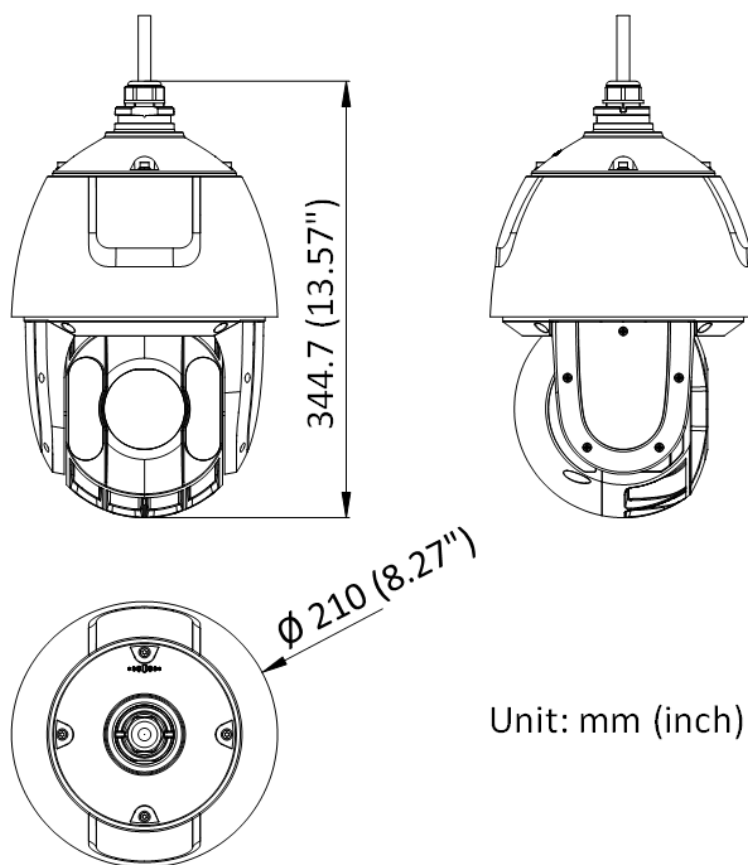

▪ **Dimension**

▪ **Accessory**

▪ **Included**