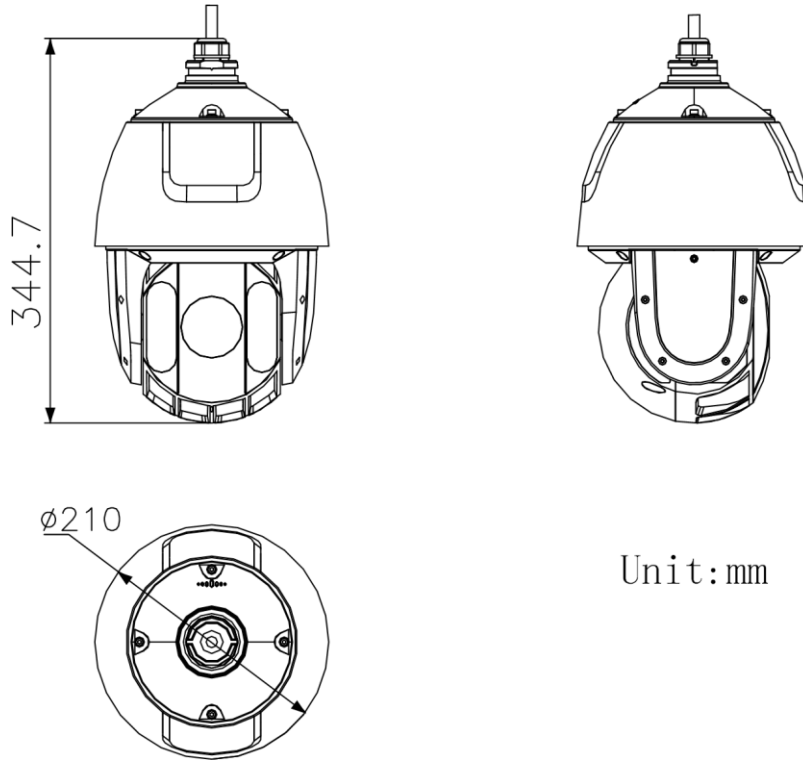

DORI	Detect	Observe	Recognize	Identify
Definition	25 px/m	63 px/m	125 px/m	250 px/m
Distance (Tele)	2200.0 m (7217.8 ft)	873.0 m (2864.2 ft)	440.0 m (1443.6 ft)	220.0 m (721.8 ft)

▪ **Dimension**

- **Accessory**
- **Included**

DS-1602ZJ
Wall Mount

▪ **Optional**