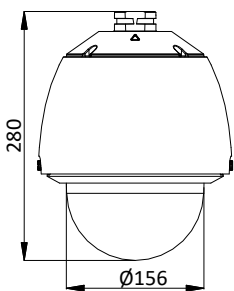

Protection Level	IP66 Standard, IK10, 4000V Lightning Protection, Surge Protection and Voltage Transient Protection
Material	ADC 12, PC+ABS, PC/PMMA
Dimensions	Φ 220 mm × 280 mm (Φ 8.66" × 11.02")
Weight	Approx. 3 kg (6.61 lb)

DORI	Detect	Observe	Recognize	Identify
Definition	25 px/m	63 px/m	125 px/m	250 px/m
Distance (Tele)	2400.0 m (7874.0 ft)	952.4 m (3124.7 ft)	480.0 m (1574.8 ft)	240.0 m (787.4 ft)

Available Model

DS-2DE5425W-AE (E), 24 VAC & PoE (802.3 at, class4)

Dimensions

Unit: mm

Accessory

Included

DS-1602ZJ

Wall Mount

Optional

DS-1604ZJ-Box-Corner