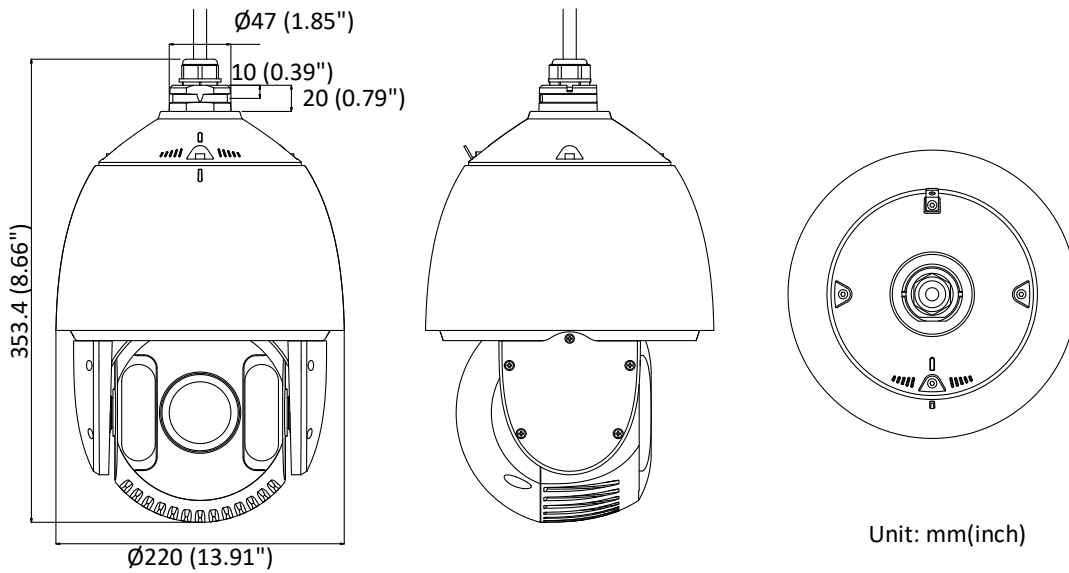

DORI

The DORI (detect, observe, recognize, identify) distance gives the general idea of the camera ability to distinguish persons or objects within its field of view.

It is calculated based on the camera sensor specification and the criteria given by EN 62676-4: 2015.

DORI	Detect	Observe	Recognize	Identify
Definition	25 px/m	63 px/m	125 px/m	250 px/m
Distance (Tele)	2344.8 m (7692.9 ft)	930.5 m (3052.8 ft)	469 m (1538.7 ft)	234.5 m (769.3 ft)

Available Model

DS-2DE7A245IX-AE/S1, 24 VAC & Hi-PoE

Dimensions