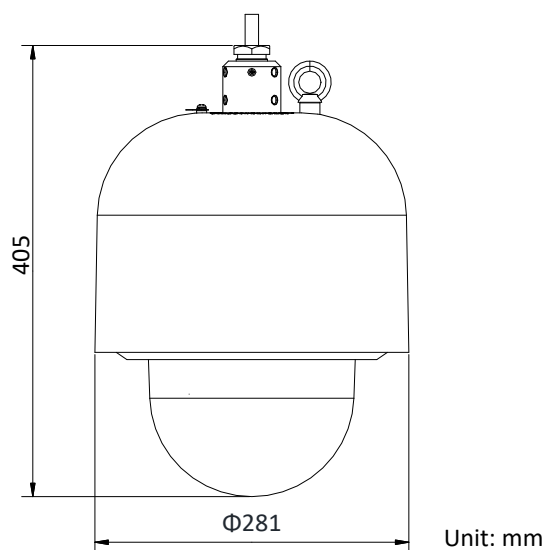

Available Model

DS-2DF6223-CX (W316L)

Dimensions

Accessory

DS-1692ZJ-X

Wall mounting bracket, 316L (included)

DS-1693ZJ-X

Pendant mounting bracket, 316L

DS-1677ZJ-XS-1.0 (C2)

Flexible conduit

DS-2780ZJ-X/316L

Explosion-proof terminal box