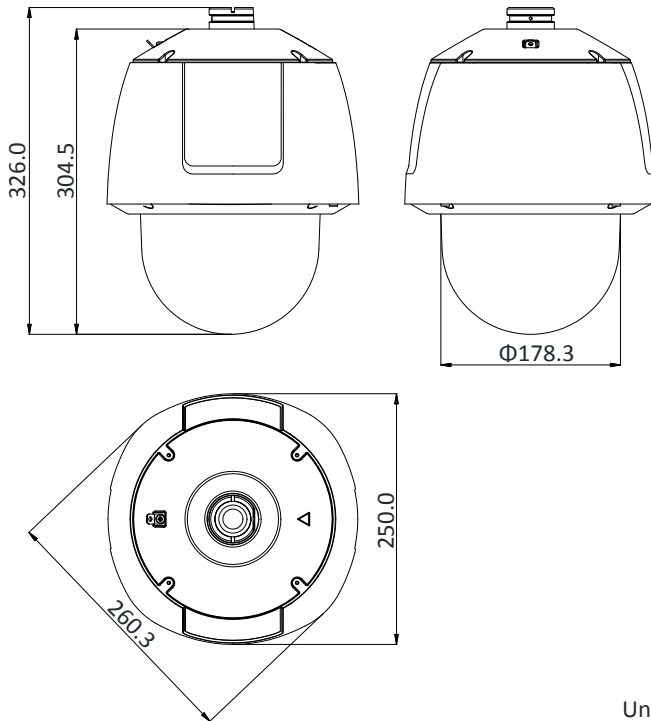

Order Model

DS-2DF6225X-AEL, 24 VAC & Hi-PoE

Dimensions

Unit: mm