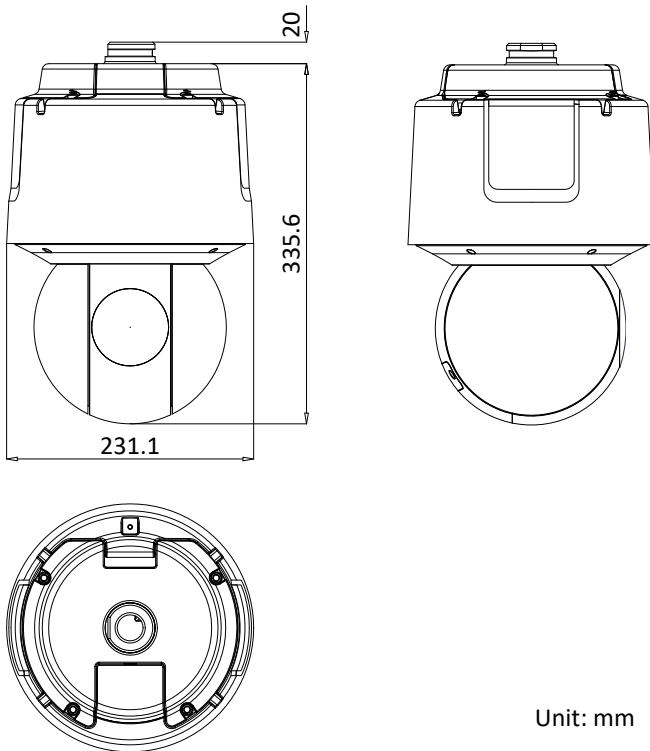

Material	Aluminum alloy
Dimensions	Φ 231.1 mm × 355.6 mm (Φ 9.10" × 14")
Weight	Approx. 6 kg (13.23 lb)

**Order Model**

DS-2DF6A825X-AEL (B), 24 VAC &amp;Hi-PoE

**Dimensions**

Unit: mm