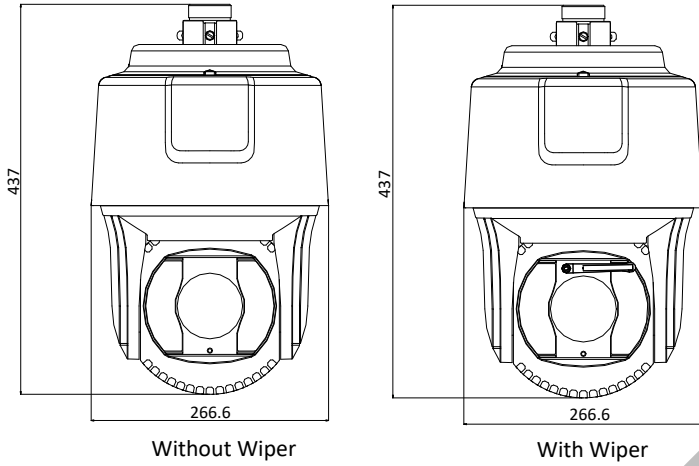

Order Model

DS-2DF8225IH-AEL, without wiper, 24 VAC &Hi-PoE

DS-2DF8225IH-AELW, with wiper, 24 VAC &Hi-PoE

Dimensions

Unit:mm

DRAFT