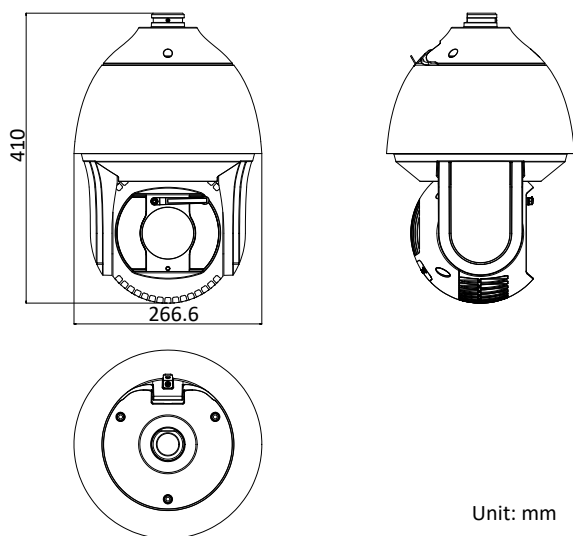

Protection Level	IP67 Standard, IK10 (only supported by camera without wiper), TVS 6000V Lightning Protection, Surge Protection and Voltage Transient Protection
Material	Aluminum alloy
Dimensions	Φ 266.6 mm × 410 mm (Φ 10.50" × 16.14")
Weight	Approx. 8 kg (17.64 lb)

Order Model

DS-2DF8250I5X-AEL (C), without wiper, 24 VAC &Hi-PoE

DS-2DF8250I5X-AELW (C), with wiper, 24 VAC &Hi-PoE

Dimensions

Unit: mm