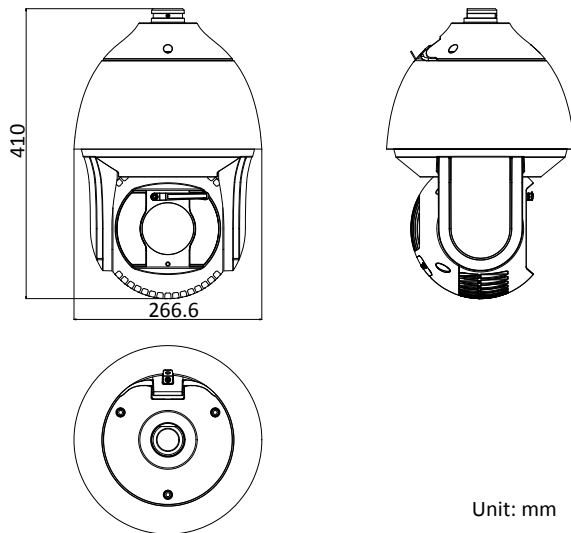

**Order Model**

DS-2DF8825IX-AEL, without wiper, 24 VAC & Hi-PoE

DS-2DF8825IX-AELW, with wiper, 24 VAC & Hi-PoE

**Dimensions**

Unit: mm