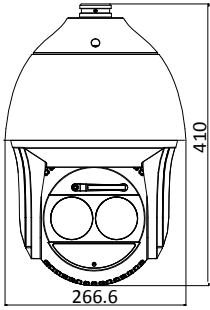

**Order Model**

DS-2DF8836I5X-AELW, with wiper, 24 VAC & Hi-PoE

**Dimensions**

Unit: mm