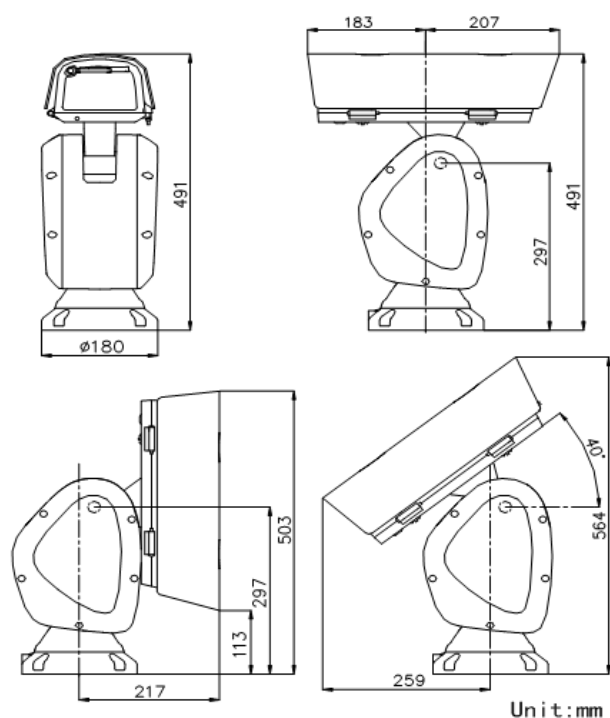

DORI

The DORI (detect, observe, recognize, identify) distance gives the general idea of the camera ability to distinguish persons or objects within its field of view.

It is calculated based on the camera sensor specification and the criteria given by EN 62676-4: 2015.

DORI	Detect	Observe	Recognize	Identify
Definition	25 px/m	63 px/m	125 px/m	250 px/m
Distance (Tele)	2979.3 m (9774.6 ft)	1182.3 m (3878.9 ft)	595.9 m (1955.1 ft)	297.9 m (977.4 ft)

Order Model

DS-2DY9236X-A (T3), 24 VAC

**You are recommended to purchase memory card together with the product if needed. After ordering, the memory card will be installed to product during manufacturing.*

Dimensions

Accessory

DS-1693ZJ
Wall Mount