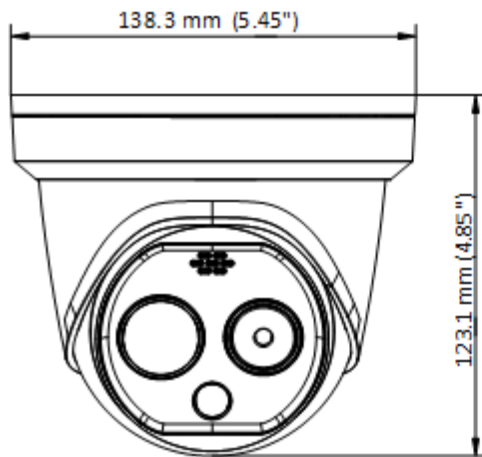

Available Model

DS-2TD1217B-6/PA

Dimension