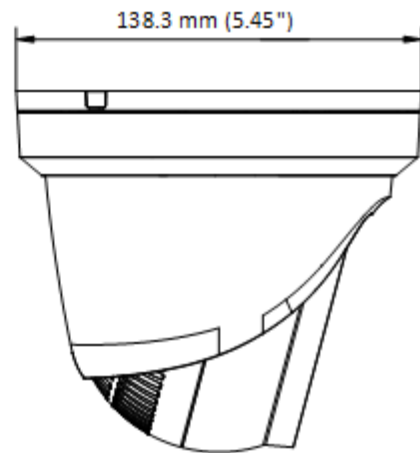

Available Model

DS-2TD1217B-6/PA

Dimension