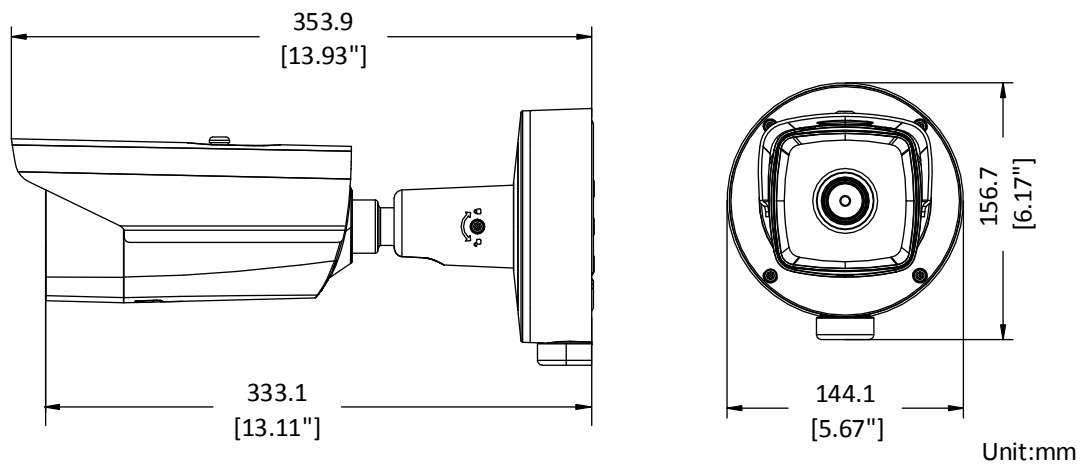

Available Model

DS-2TD2137-35/PI

Dimension

Distributed by

**HIKVISION®****Headquarters**

No.555 Qianmo Road, Binjiang District,
Hangzhou 310051, China
T +86-571-8807-5998
overseasbusiness@hikvision.com

Hikvision USA
T +1-909-895-0400
sales.usa@hikvision.com