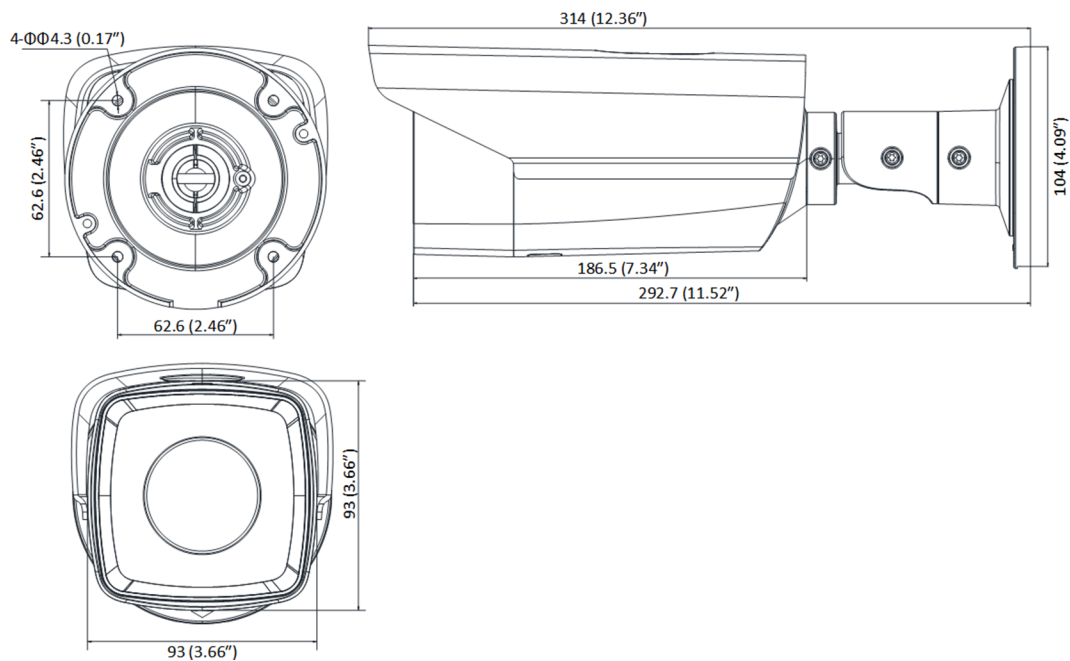

Detection Range Table

* The table is only for reference, the performance may vary from camera to camera.

Smart functions Range

Different targets trigger the VCA events within different range limits.

VCA Range (Vehicles: 1.4×4.0m)	VCA Range (Humans: 1.8×0.5m)	Temperature Measurement (Object:2×2 m)	Temperature measurement (Object:1×1 m)	Fire Detection (Object:2×2 m)	Fire Detection (Object:1×1 m)
750 m	250 m	585 m	295 m	1470 m	735 m

Wide Range Coverage

There is range limit for detecting, recognizing, and identifying human/vehicle targets.

Detection Range (Vehicles: 1.4×4.0m)	Detection Range (Humans: 1.8×0.5m)	Recognition Range (Vehicles: 1.4×4.0m)	Recognition Range (Humans: 1.8×0.5m)	Identification Range (Vehicles: 1.4×4.0m)	Identification Range (Humans: 1.8×0.5m)
2255 m	735 m	564 m	184 m	282 m	92 m

Available Model

DS-2TD2166-25/V1

Dimensions