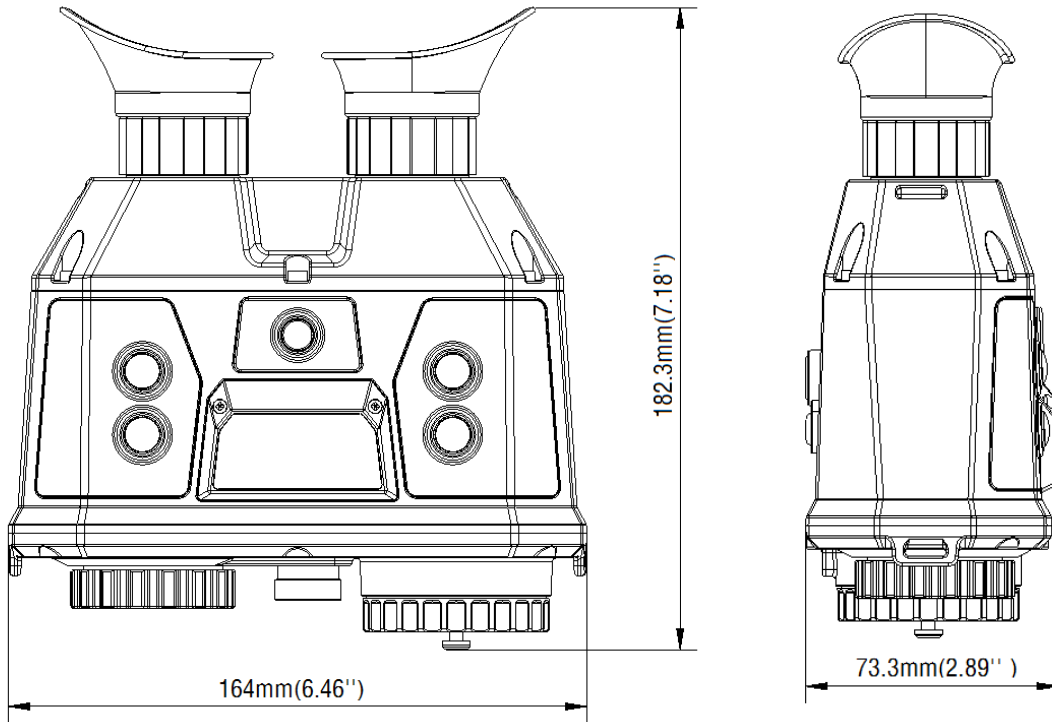

Order Models

DS-2TS16-50VI

Dimensions

Distributed by

HIKVISION®

Headquarters

No.555 Qianmo Road, Binjiang District,
Hangzhou 310051, China
T +86-571-8807-5998
overseasbusiness@hikvision.com

Hikvision USA
T +1-909-895-0400
sales.usa@hikvision.com