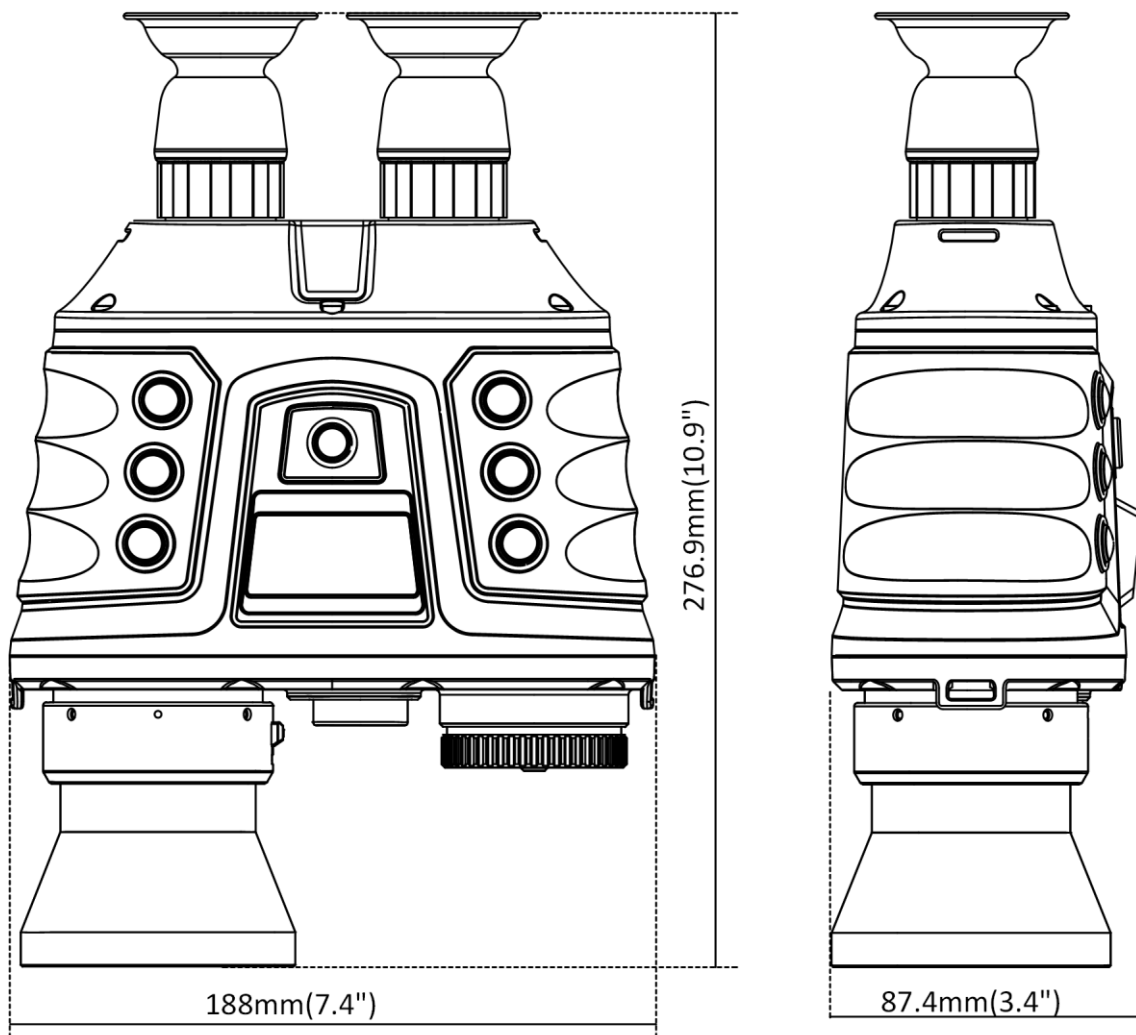

Detection Range Table

* The table is only for reference, the performance may vary from camera to camera.

Wide Range Coverage

There is range limit for detecting, recognizing, and identifying human/vehicle targets.

Detection Range (Vehicles: 1.4×4.0m)	Detection Range (Humans: 1.8×0.5m)	Recognition Range (Vehicles: 1.4×4.0m)	Recognition Range (Humans: 1.8×0.5m)	Identification Range (Vehicles: 1.4×4.0m)	Identification Range (Humans: 1.8×0.5m)
9020 m	2941 m	2255 m	735 m	1127 m	368 m

Available Model

DS-2TS36-100VI/WL

Dimension