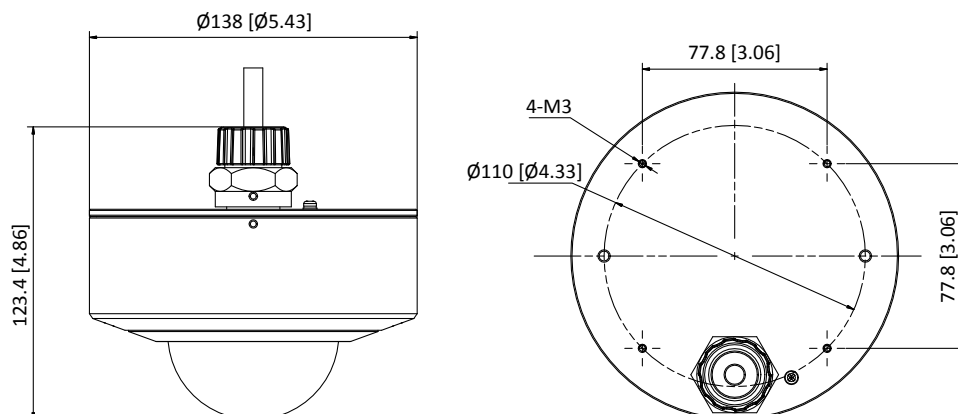

Dimensions

Unit: mm [inch]

Accessory

Distributed by

Headquarters

No.555 Qianmo Road, Binjiang District,
Hangzhou 310051, China
T +86-571-8807-5998
overseasbusiness@hikvision.com

Hikvision USA
T +1-909-895-0400
sales.usa@hikvision.com

Hikvision Australia
T +61-2-8599-4233
salesau@hikvision.com

Hikvision India
T +91-22-28469900
sales@pramahikvision.com

Hikvision Canada
T +1-866-200-6690
sales.canada@hikvision.com

Hikvision Thailand
T +662-275-9949
sales.thailand@hikvision.com

Hikvision Europe
T +31-23-5542770
sales.eu@hikvision.com

Hikvision Italy
T +39-0438-6902
info.it@hikvision.com

Hikvision Brazil
T +55 11 3318-0050
Latam.support@hikvision.com

Hikvision Turkey
T +90 (216)521 7070- 7074
sales.tr@hikvision.com

Hikvision Malaysia
T +601-7652-2413
sales.my@hikvision.com

Hikvision UK & Ireland
T +01628-902140
sales.uk@hikvision.com

Hikvision South Africa
Tel: +27 (10) 0351172
sale.africa@hikvision.com

Hikvision France
T +33(0)1-85-330-450
info.fr@hikvision.com

Hikvision Kazakhstan
T +7-727-9730667
nikia.panfilov@hikvision.ru

Hikvision Vietnam
T +84-974270888
sales.vt@hikvision.com

Hikvision UAE
T +971-4-4432090
salesme@hikvision.com

Hikvision Singapore
T +65-6684-4718
sg@hikvision.com

Hikvision Spain
T +34-91-737-16-55
info.es@hikvision.com

Hikvision Tashkent
T +99-87-1238-9438
uzb@hikvision.ru

Hikvision Hong Kong
T +852-2151-1761
info.hk@hikvision.com

Hikvision Russia
T +7-495-669-67-99
saleru@hikvision.com

Hikvision Korea
T +82-(0)31-731-8817
sales.korea@hikvision.com

Hikvision Poland
T +48-22-460-01-50
info.pl@hikvision.com

Hikvision Indonesia
T +62-21-2933759
Sales.Indonesia@hikvision.com

Hikvision Colombia
sales.colombia@hikvision.com