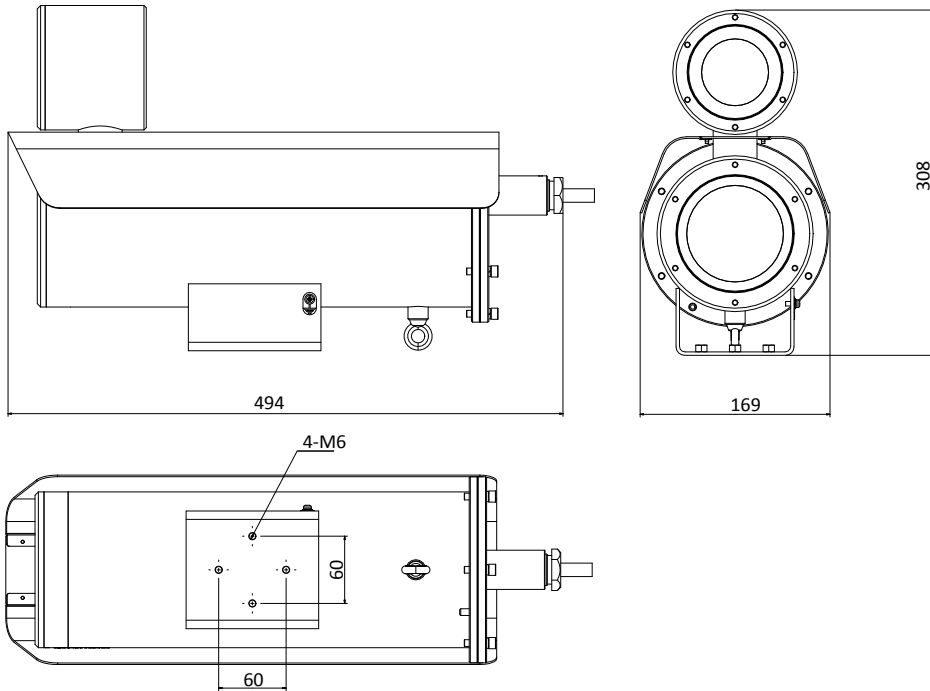

Dimension

-IZHS: