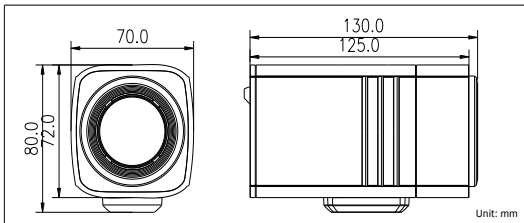

Model for Ordering:

Accessories:

Parameters:

Model	DS-2ZCN3007
Parameters	30X 2.1 Megapixel 1/2.8" CMOS ICR Day/Night Network HD Zoom Camera
Camera	
Image Sensor	1/2.8" Progressive Scan CMOS
Resolution	50HZ:25fps(1920x1080) 60HZ:30fps(1920x1080) 50HZ:25fps(1280x720) 60HZ:30fps(1280x720)
Min. Illumination	Color: 0.05Lux @ (F1.6, AGC ON) B/W: 0.01Lux @ (F1.6, AGC ON)
S/N ratio	> 52dB (AGC off)
Lens	
Focal Length	4.3-129mm, 30X optical
Aperture Range	F1.6-F5.05
Angle of View	65.1-2.34 degree(Wide-Tele)
Min. Working Distance	10mm-1500mm(Wide-Tele)
Zoom Speed	Approx. 3s(Optical, Wide-Tele)
Day & Night	ICR
Function	
Focus Mode	Auto/Manual/One touch
Exposure Mode	Auto/Aperture Priority/Shutter Priority/Manual
Day & Night Mode	Auto/Color/BW
Shutter Time	1/1 sec~ 1/10,000 sec
White Balance	Auto 1/Auto 2/Indoor/Outdoor/Manual/Sodium Lamp/Fluorescent Lamp
BLC	ON/OFF
Exposure Compensation	10 levels adjustable
Gain	16 levels adjustable
Gain Limitation	16 levels adjustable
Defective Pixel Compensation	Support
DNR	3D DNR
Mirror	Support
Digital WDR	ON/OFF, 15 levels adjustable
Image Setting	Saturation, Brightness, Contrast, Sharpness adjustable
Lens Initialization	Internal
Digital Zoom	12
Network	
Video Compression	H.264 main Profile/MJPEG
Video Bit Rate	32kbps-16Mbps
Audio Compression	G.722.1/G.711-a law/G.711-u law/MP2L2/G.726
Network storage	SD card
Image Setting	Zoom camera module function can be adjusted by client software or web browser
Alarm	Motion detection, Tampering alarm, Storage full, Storage exception
Protocol	TCP/IP, HTTP, DHCP, DNS, DDNS, RTP, RTSP, PPPoE, SMTP, NTP, UPnP, SNMP, FTP, 802.1x, QoS, HTTPS, IPv6 (SIP, SRTP optional)
Standard	ONVIF, PSIA, CGI, ISAPI
Dual-stream	Support
Heartbeat	Support
Security	Password Protection, Access Control
General	
Communication Interface	1 RJ45 10M/100M self-adaptive Ethernet interface, 1 RS-485
Video Output	Dual core 1Vp-p Composite Output(75Ω)
Audio Input	1-ch 3.5 mm audio interface(Line level: 2.0 - 2.4Vp-p, 1kΩ)
Audio Output	1-ch 3.5 mm audio interface (Line level, 600 Ω)
Alarm	1 input, 1 output
Power Supply	DC12V/PoE
Working Temperature & Humidity	-10 °C – 60 °C (14 °F – 140 °F) Humidity 90% or less (non-condensing)
Power Consumption	Static: 3.0W , dynamic: 5.0W MAX
Dimension	70.0×80.0×130.0mm(2.76" × 3.15" × 5.12")
Weight	500g(1.1lbs)