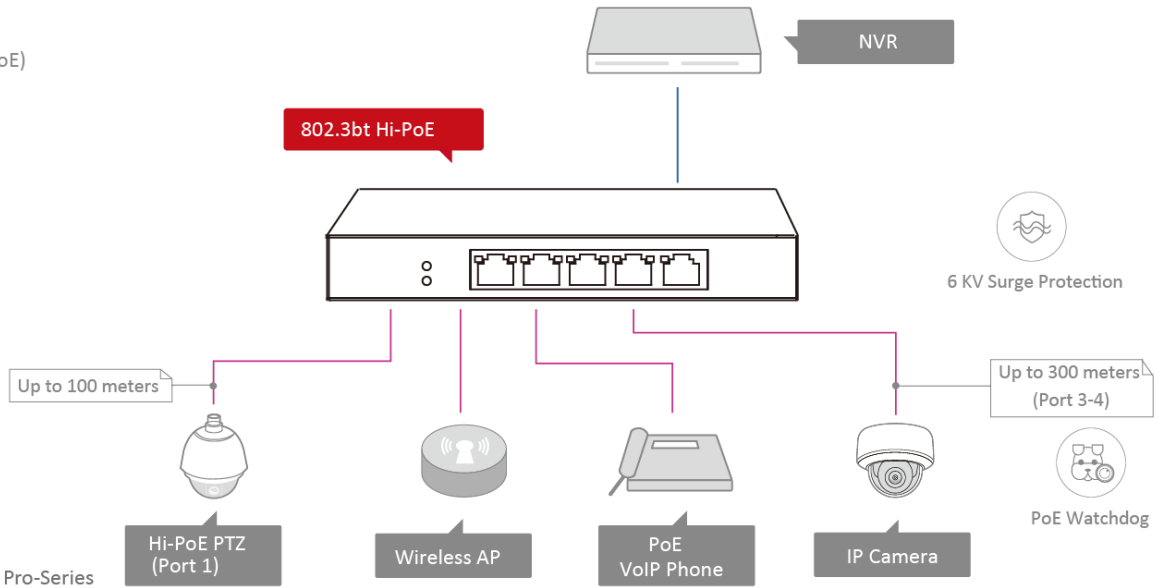

Physical Interface

Front panel:

Back panel:

Available Model

DS-3E0505HP-E

Dimension (unit: mm)

Typical Application

— Data
— Power+Data(PoE)