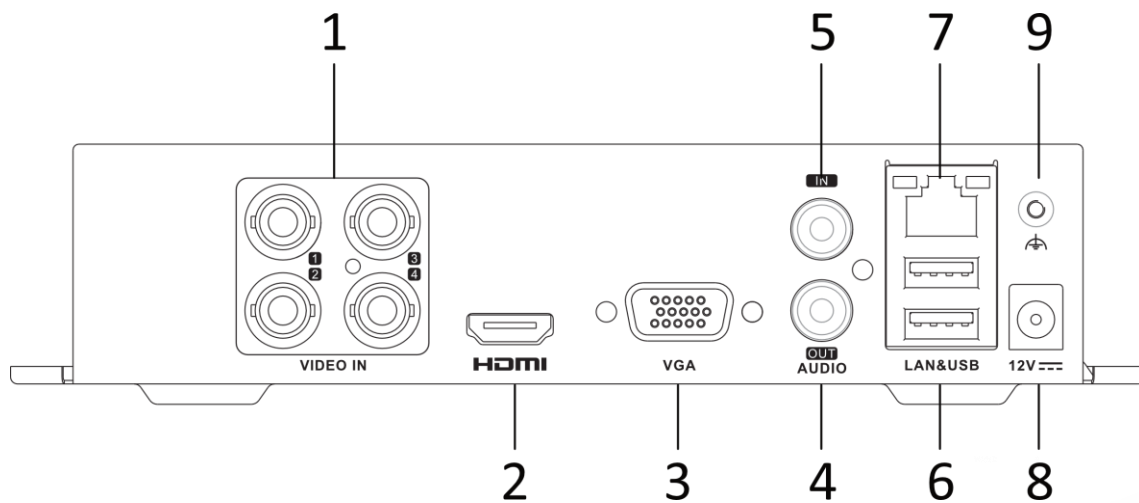

Auxiliary Interface	
SATA	1 SATA interface
Capacity	Up to 4 TB capacity for each disk
USB Interface	Rear panel: 2 × USB 2.0
Alarm In/Out	N/A
General	
Power Supply	12 VDC, 1.5 A
Consumption	≤ 10 W (without HDD)
Working Temperature	-10 °C to 55 °C (14 °F to +131 °F)
Working Humidity	10% to 90%
Dimension (W × D × H)	200 × 200 × 48 mm (7.9 × 7.9 × 1.9 inch)
Weight	≤ 0.8 kg (without HDD, 1.8 lb.)

Physical Interface

No.	Description	No.	Description
1	Video and coaxial audio in	6	USB interfaces
2	HDMI interface	7	LAN network interface
3	VGA interface	8	12 VDC power input
4	Audio out	9	GND
5	Audio in		