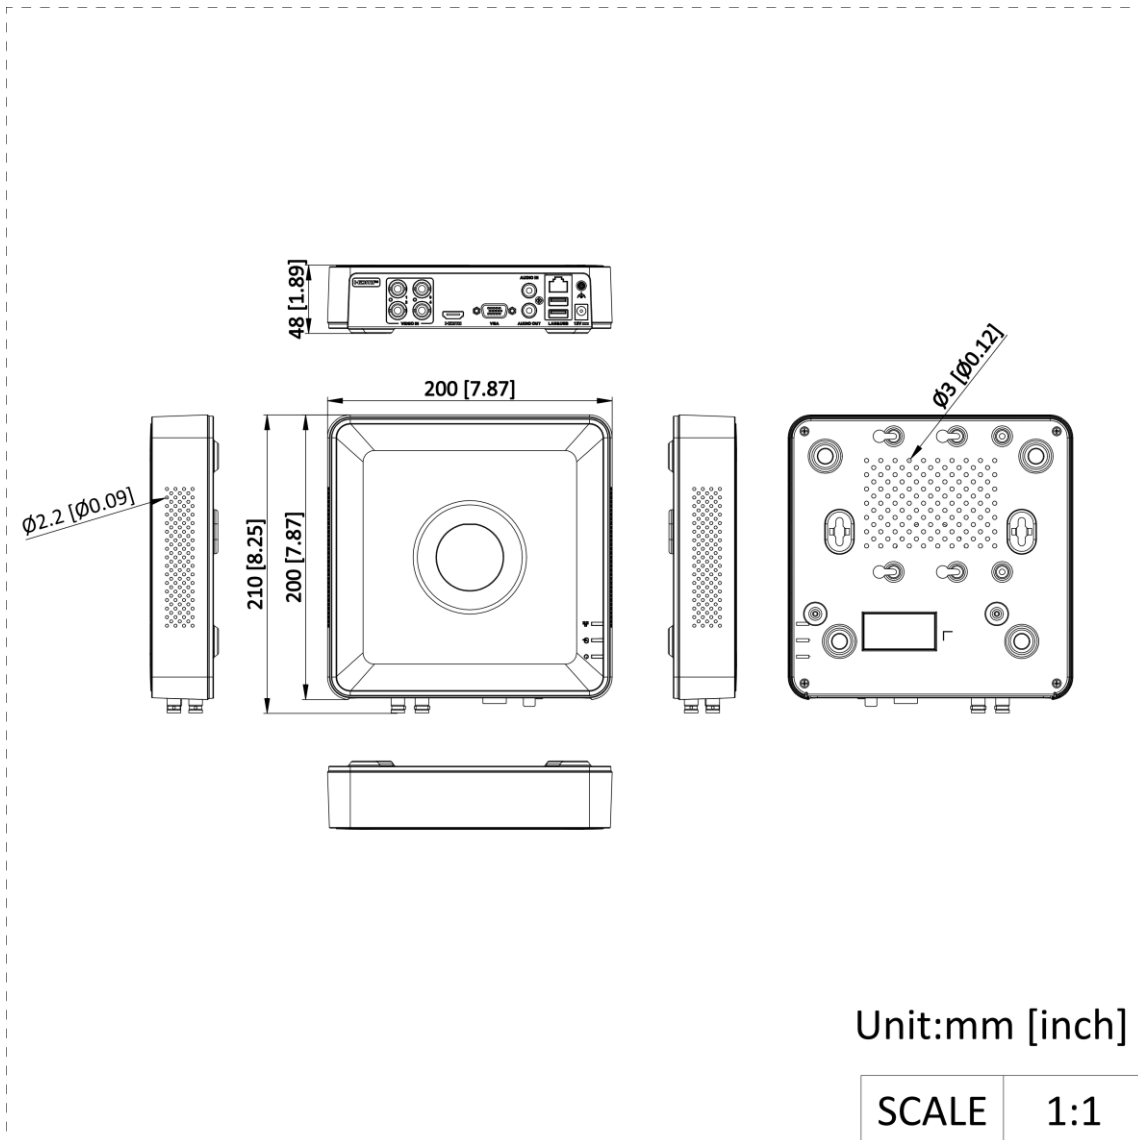

Auxiliary Interface	
SATA	1 SATA interface
Capacity	Up to 4 TB capacity for each disk
USB Interface	Rear panel: 2 × USB 2.0
Alarm In/Out	N/A
General	
Power Supply	12 VDC, 1.5 A
Consumption	≤ 10 W (without HDD)
Working Temperature	-10 °C to 55 °C (14 °F to +131 °F)
Working Humidity	10% to 90%
Dimension (W × D × H)	200 × 200 × 48 mm (7.9 × 7.9 × 1.9 inch)
Weight	≤ 0.8 kg (without HDD, 1.8 lb.)

Physical Interface

No.	Description	No.	Description
1	Video and coaxial audio in	6	USB interfaces
2	HDMI interface	7	LAN network interface
3	VGA interface	8	12 VDC power input
4	Audio out	9	GND
5	Audio in		

Available Model

DS-7104HGHI-M1/T

▪ Dimension

See Far, Go Further

www.hikvision.com
support@hikvision.com