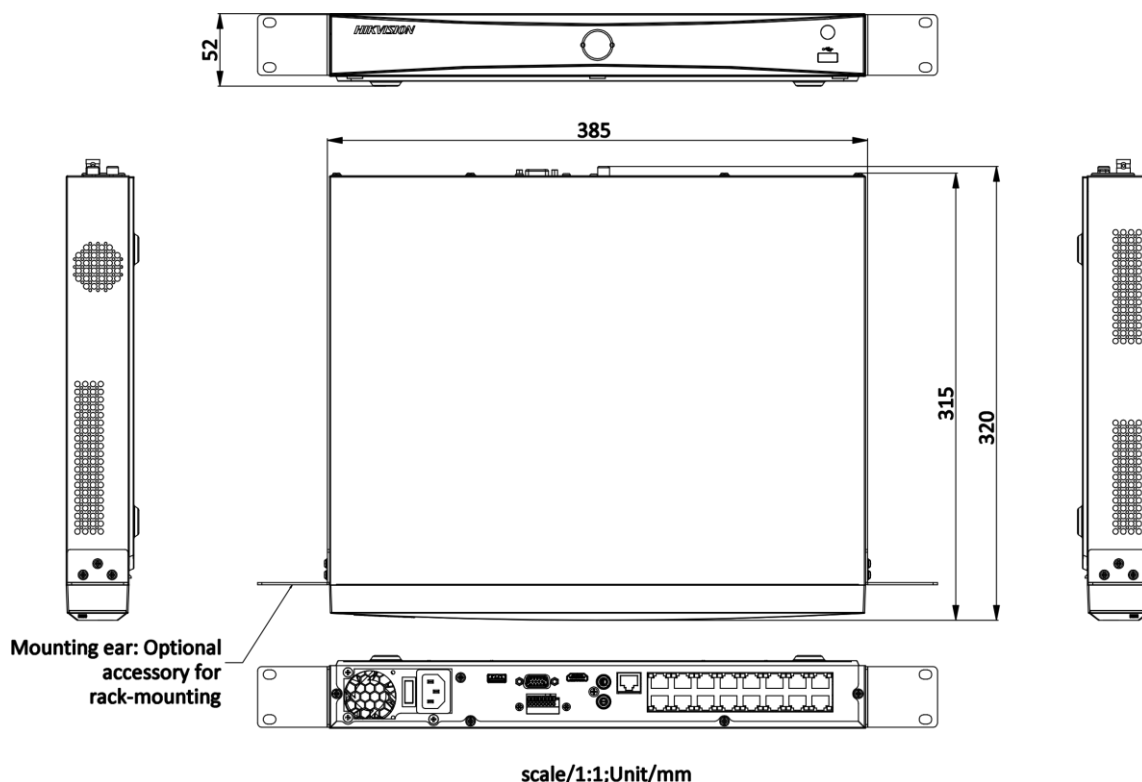

▪ **Dimension**

Headquarters

No.555 Qianmo Road, Binjiang District,
Hangzhou 310051, China
T +86-571-8807-5998
www.hikvision.com

Follow us on social media to get the latest product and solution information.