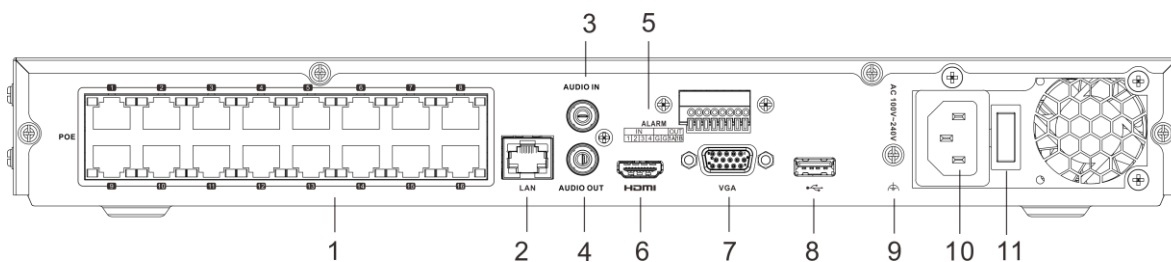

▪ Physical Interface

No.	Description	No.	Description
1	Network interfaces with PoE function	7	VGA interface
2	LAN network interface	8	USB interface
3	AUDIO IN	9	GND
4	AUDIO OUT	10	Power supply
5	ALARM IN and OUT	11	Power switch
6	HDMI interface		

▪ Available Model

DS-7632NXI-K2/16P(D)