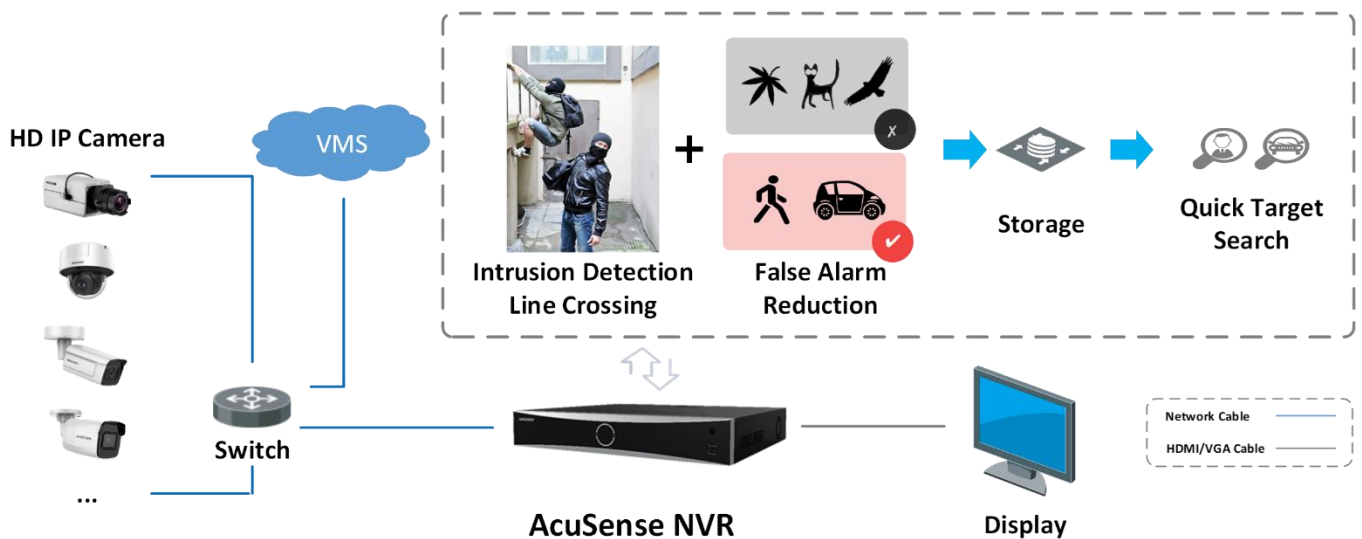

Perimeter Protection

Adopt deep learning algorithm to reduce false alarm, effectively reduces the false alarm caused by tree branches, leaves, shadow, light, vehicles, small animals, etc.