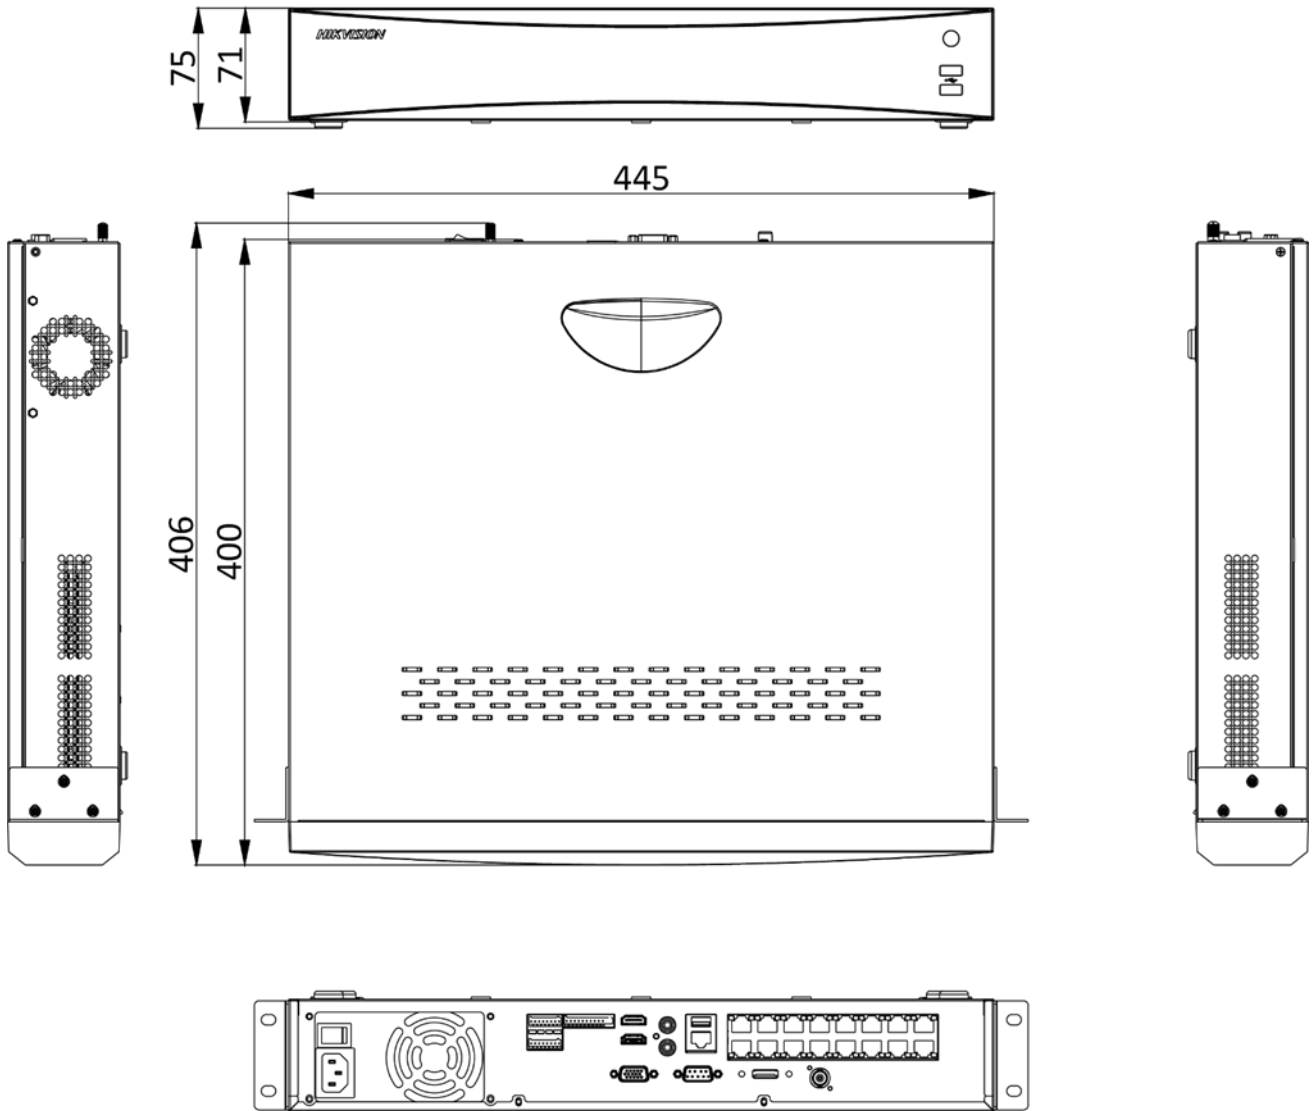

Dimension

scale/1:1;Unit/mm

Unit: mm