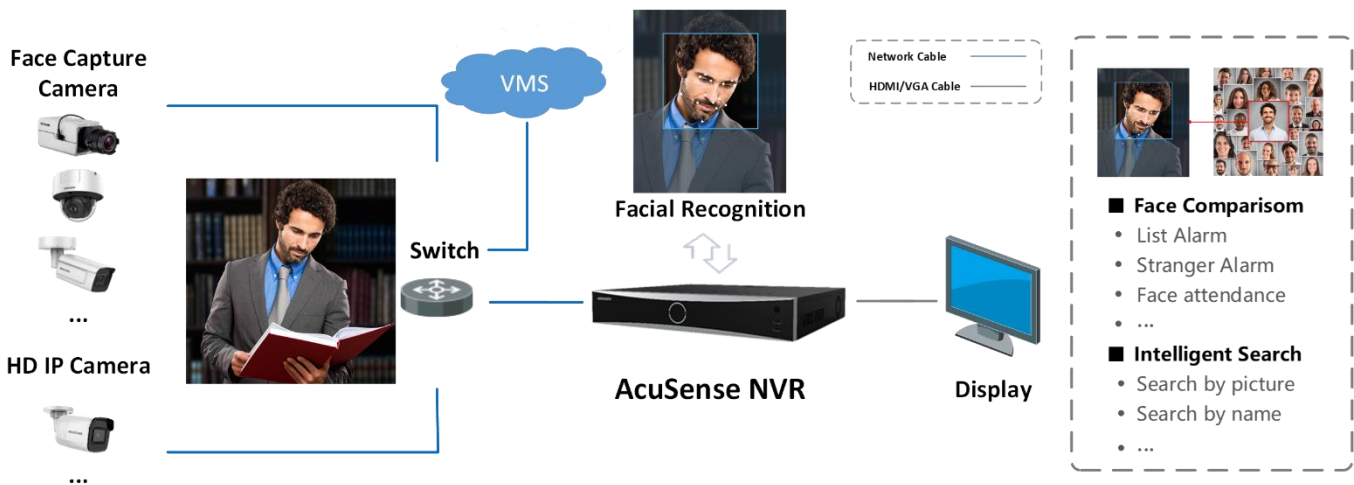

Storage and Playback

- Up to 4 SATA interfaces for HDD connection
- 16-ch synchronous playback at up to 1080p resolution

Smart & POS Function

- Support multiple VCA (Video Content Analytics) events
- Smart search for the selected area in the video, and smart playback to improve the playback efficiency
- POS information overlay on live view and playback
- POS triggered recording and alarm

Network & Ethernet Access

- 16 independent PoE network interfaces
- 1 self-adaptive 10/100/1000 Mbps Ethernet interface
- Hik-Connect & DDNS (Dynamic Domain Name System) for easy network management

Typical Application

Facial Recognition and Face Picture Comparison

Modeling and analyzing face pictures captured by cameras. Realize blacklist alarm and stranger alarm via face picture library.

Search target people by picture and name features.