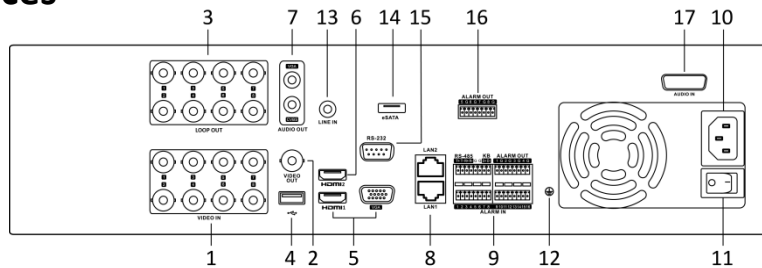

Physical Interfaces

NOTE

The rear panel of DS-9016HUHI-K8 provides 16 video input interfaces.

Index	Description	Index	Description
1	VIDEO IN	10	100 to 240 VAC Power Input
2	VIDEO OUT	11	Power Switch
3	LOOP OUT	12	GND
4	USB Interface	13	LINE IN
5	HDMI1/VGA Interface	14	eSATA Interface
6	HDMI2 Interface	15	RS-232 Serial Interface
7	CVBS AUDIO OUT and VGA AUDIO OUT	16	ALARM OUT
8	LAN1 and LAN2 Network Interfaces	17	AUDIO IN
9	RS-485 Serial Interface, Keyboard Interface, ALARM IN, and ALARM OUT