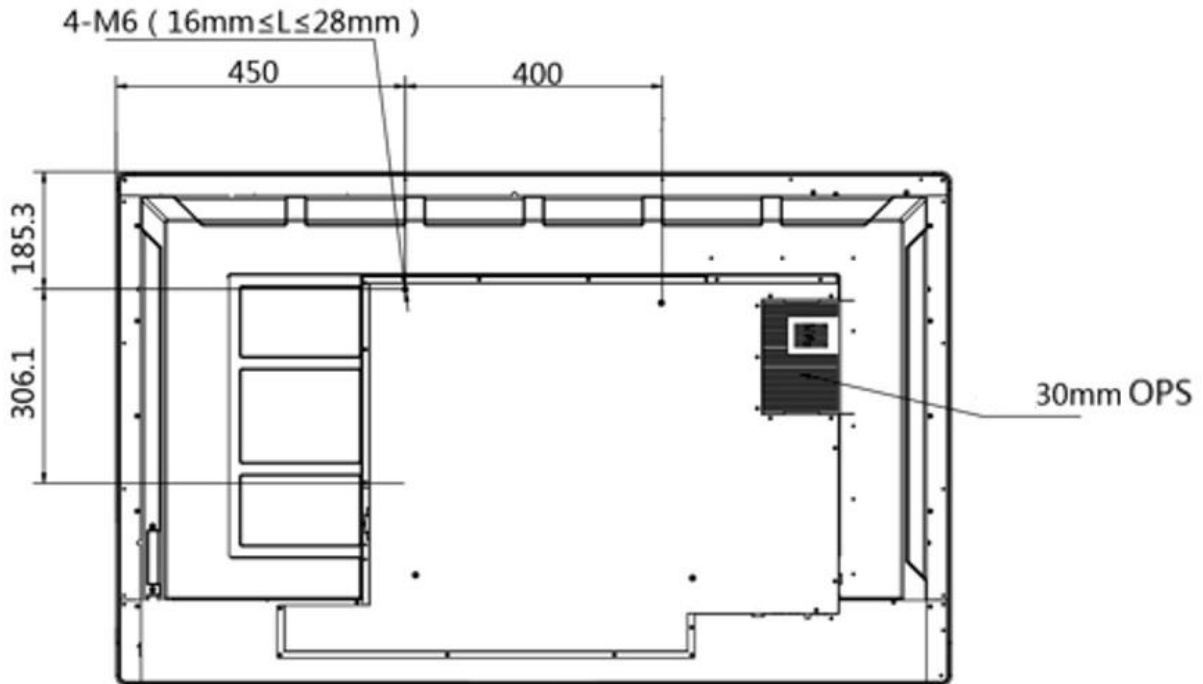

▪ **Installation**

Wall mounting

The rear should be installed on the hook holes