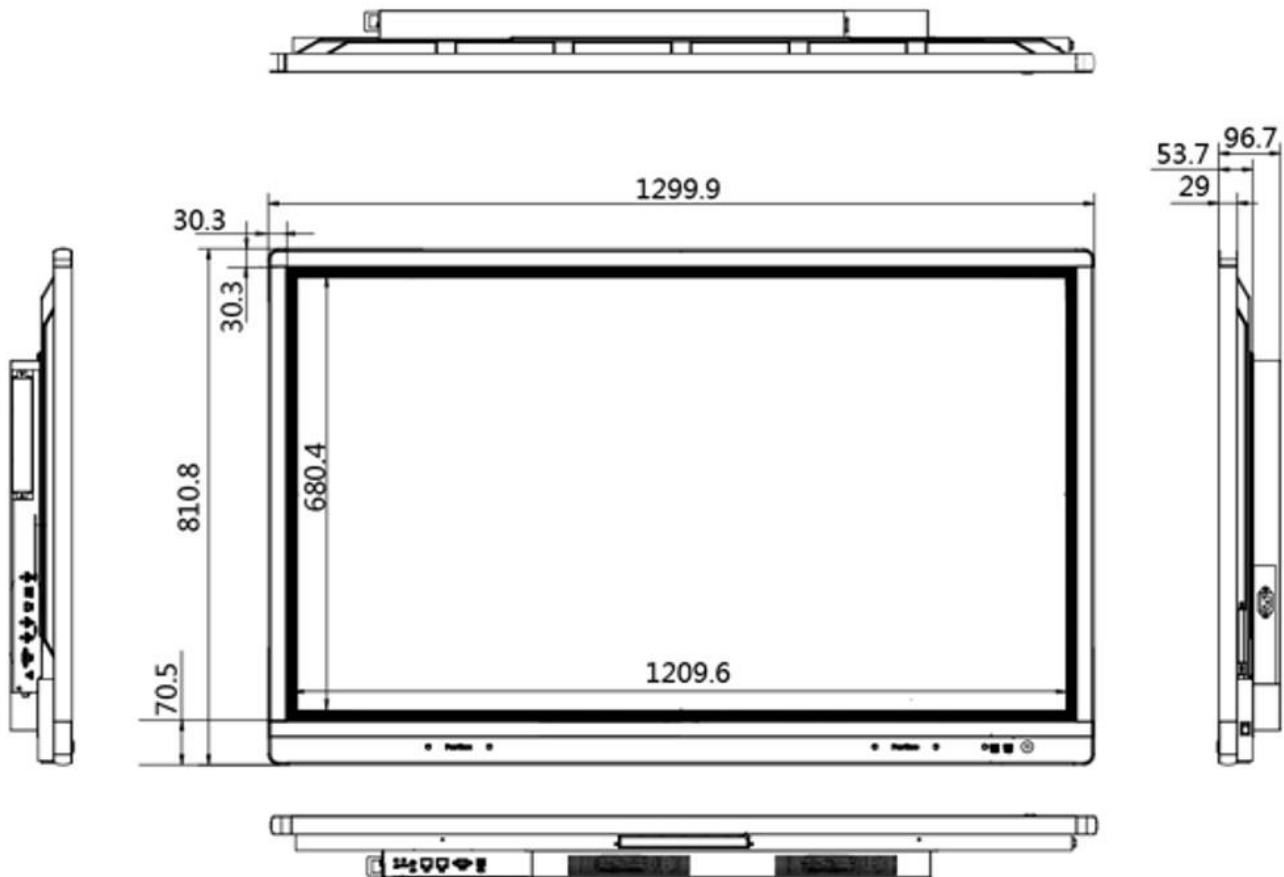

▪Dimensions (unit: mm)

Without wall-mounted backboard: