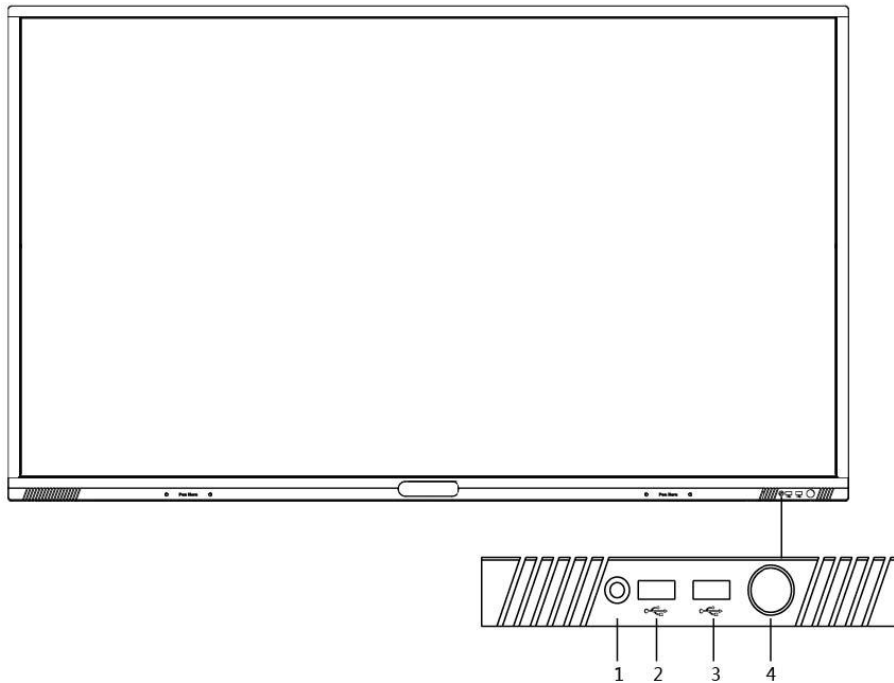

### Key Features

- 4K display, and the resolution of the input signal is up to 3840 × 2160.
- 10 px ultra fine writing, and 2 mm writing in diameter recognizable.
- Built-in interactive whiteboard system allows sharing by scanning QR code.
- Annotating on any interfaces supports 10 people writing at the same time.
- Built-in Wi-Fi realizes wireless screen mirroring supporting 2/4-split screen without any cable connection.
- Software and hardware video conferences realize tele-cooperation.

▪ **Physical Interface**

Front panel:

Interface	Description
1. 	Light sensor
2-3. USB	Self- adaptive PC-USB and Android-USB
4. 	Power button Short press to go to power saving status. Long press to turn on or turn off the device.
5. 	Power interface
6. 	Power switch