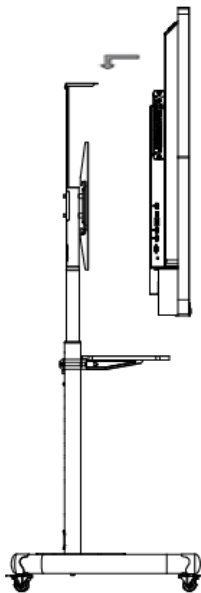

Mobile Mounting

▪ Accessory

- DS-D5AS5/8S1L
- DS-D5AS7/8S2L

▪ Available Model

- DS-D5A55RB/B