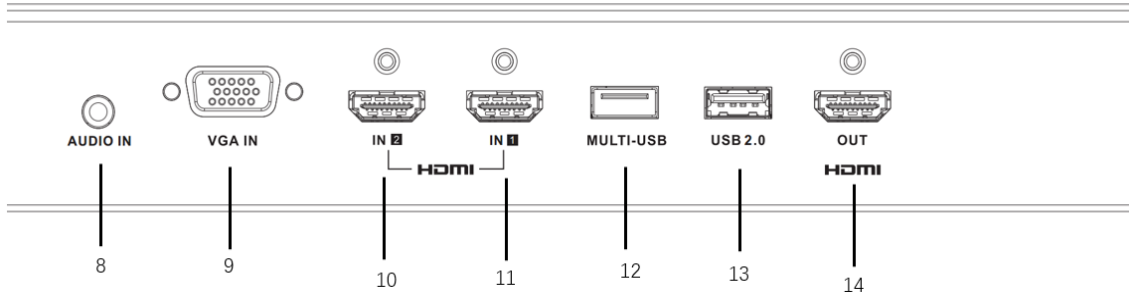

▪ **Physical Interface**

Front panel:

Interface	Description
1. 	Light sensor
2-3. USB	Self- adaptive PC-USB and Android-USB
4. 	Power button Short press to go to power saving status. Long press to turn on or turn off the device.
5. 	Power interface
6. 	Power switch

Bottom interfaces of the rear panel:

Left interfaces of the rear panel:

Interface	Description	Interface	Description
1.TOUCH-USB	Peripheral Touch Interface	2.RS-232	RS-232 Serial Port
3.LAN 1	Ethernet Interface 1	4.LAN 2	Ethernet Interface 2
5.SPDIF OUT	Digital Multi-media Speaker Interface	6.LINE OUT	Earphone Interface
7.LINE IN	Audio Input Interface	---	---
8.AUDIO IN	Audio Input Interface	9.VGA IN	VGA Input Interface
10.HDMI IN2	HDMI2 Input Interface	11.HDMI IN1	HDMI1 Input Interface
12.MULTI-USB	Multi-function USB Interface	13.USB 2.0	USB 2.0 Interface
14.HDMI OUT	HDMI Output Interface	---	---