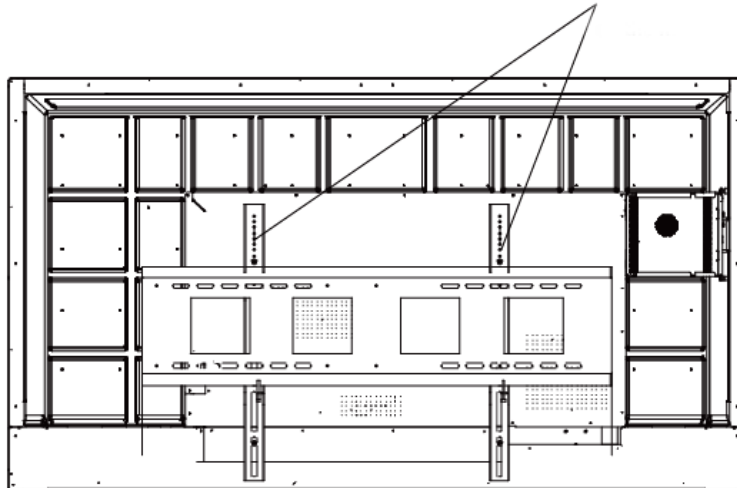

▪Dimensions (unit: mm)

Without wall-mounted backboard:

▪ **Installation**

Wall mounting

The rear should be installed on the hook holes

**NOTE**

The bracket for wall mount can be moved horizontally. Please leave a space no less than 6 cm at each side, or a space no less than 12 cm at one side for maintenance service.