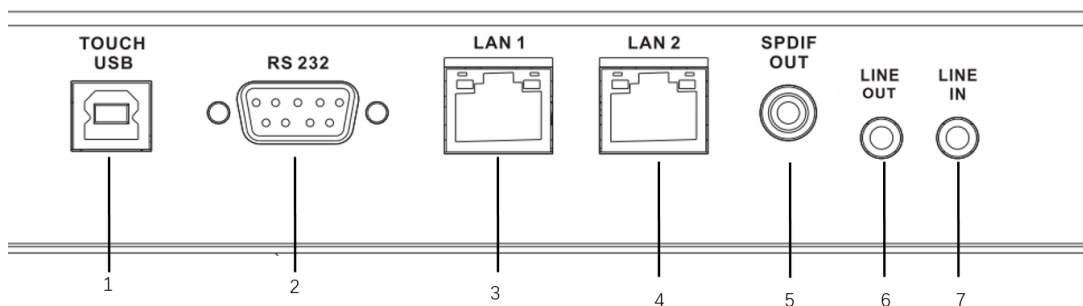

Left interfaces of the rear panel: