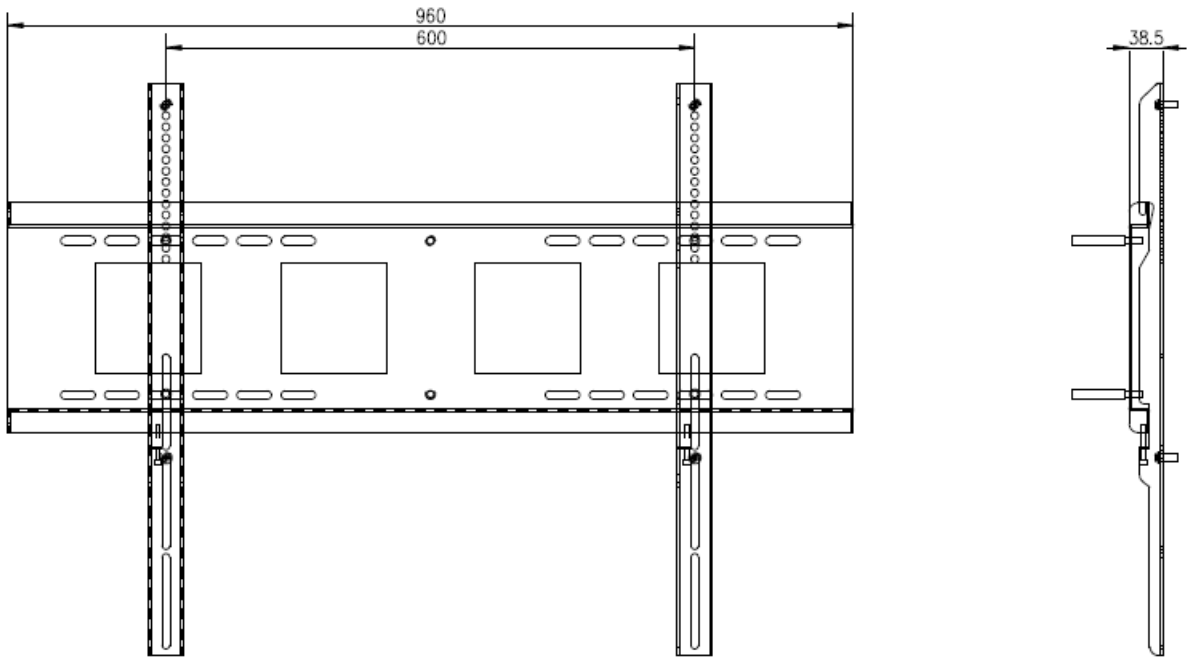

## DS-D5AW/Q

65"-86" Interactive Display Wall-mounted Bracket

### Key Features

- Wall-mounted Bracket for 65"-86" Interactive display(Suitable model shown in the end)
- Solid Steel structure, Prevent screen bend or twist
- Cold-rolled Steel Plate(SPCC)

### Specification

Name	DS-D5AW/Q
Appearance	Hikvision Black
Material	Cold-rolled Steel Plate(SPCC)
Dimension(WxH)	950mmx650mm
Weight	8 kg

## Dimensions