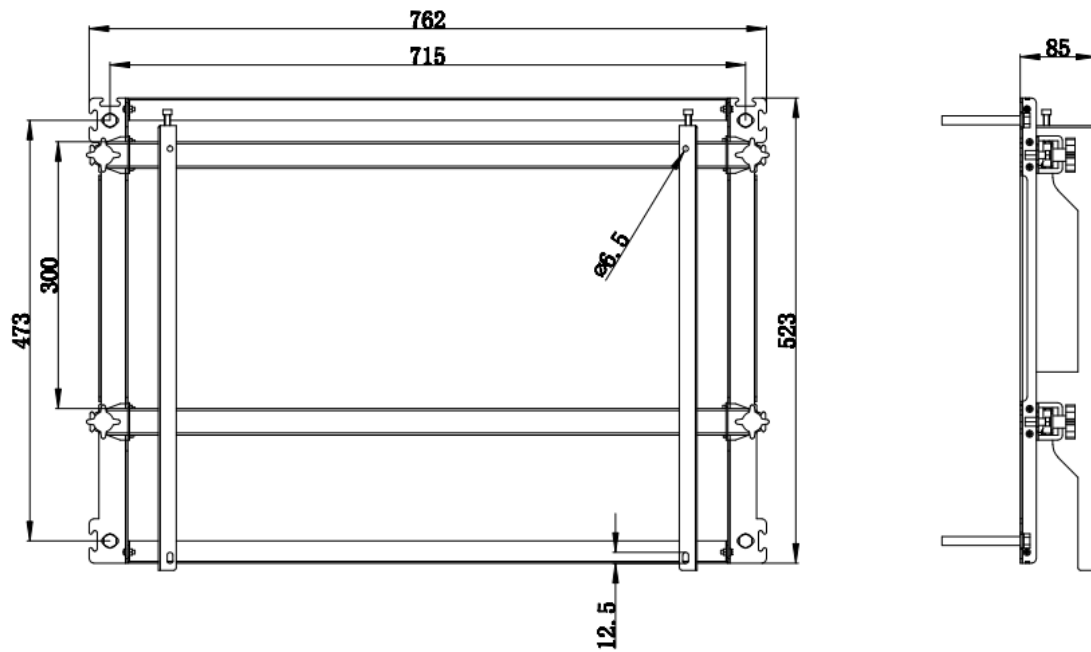

DS-DN4655W/U

LCD Display Unit Wall-mounted Bracket

Key Features

- Wall-mounted Bracket for LCD Screen
- Solid Steel structure, Prevent screen bend or twist
- Cold-rolled Steel Plate(SPCC)

Specification

Name	DS-DN4655W/U
Appearance	Hikvision Black
Material	Cold-rolled Steel Plate(SPCC)
Dimension(WxHxD)	762mmx473mmx85mm(Single Bracket)
Weight	3.8Kg(Single Bracket)

Order Model and Code:

DS-DN4655W/U | 190140078

Dimensions

M8X90 4 PCS

Suitable LCD Display Unit Model

- DS-D2046 Series
- DS-D2049 Series
- DS-D2055 Series