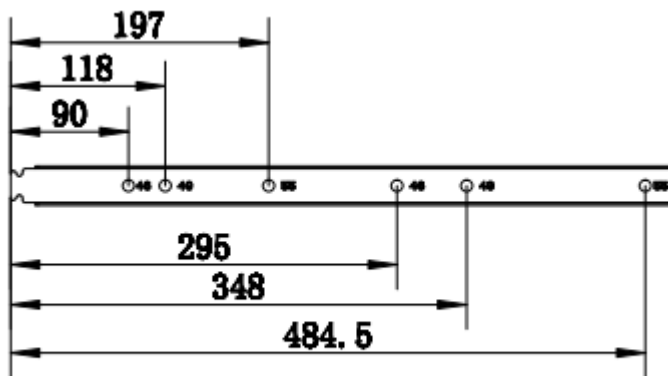

DS-DN4655W/U

LCD Display Unit Wall-mounted Bracket

Key Features

- Wall-mounted Bracket for LCD Screen
- Solid Steel structure, Prevent screen bend or twist
- Cold-rolled Steel Plate(SPCC)

Specification

Name	DS-DN4655W/U
Appearance	Hikvision Black
Material	Cold-rolled Steel Plate(SPCC)
Dimension(WxHxD)	762mmx473mmx85mm(Single Bracket)
Weight	3.8Kg(Single Bracket)

Order Model and Code:

DS-DN4655W/U | 190140078

Dimensions

M8X90 4 PCS

Suitable LCD Display Unit Model

- DS-D2046 Series
- DS-D2049 Series
- DS-D2055 Series