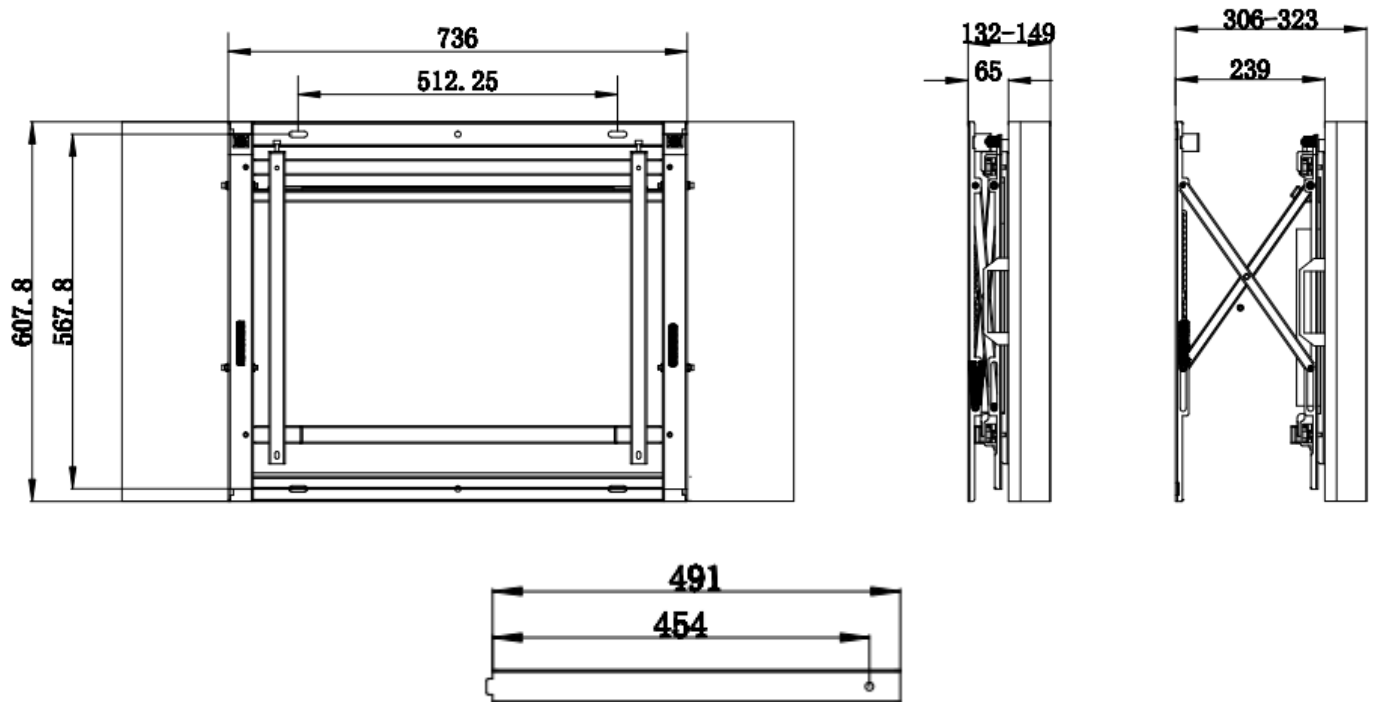

DS-DN4901W

49" LCD Display Unit Front-maintenance Wall-mounted Bracket

Key Features

- Front-maintenance Wall-mounted Bracket for 49" LCD Screen
- Solid Steel structure, Prevent screen bend or twist
- Cold-rolled Steel Plate(SPCC)

Specification

Name	DS-DN4901W
Appearance	Hikvision Black
Material	Cold-rolled Steel Plate(SPCC)
Dimension(WxHxD)	736mmx607.5mmx65-239mm
Weight	7.5Kg

Order Model and Code:

DS-DN4901W | 190144367

Dimensions