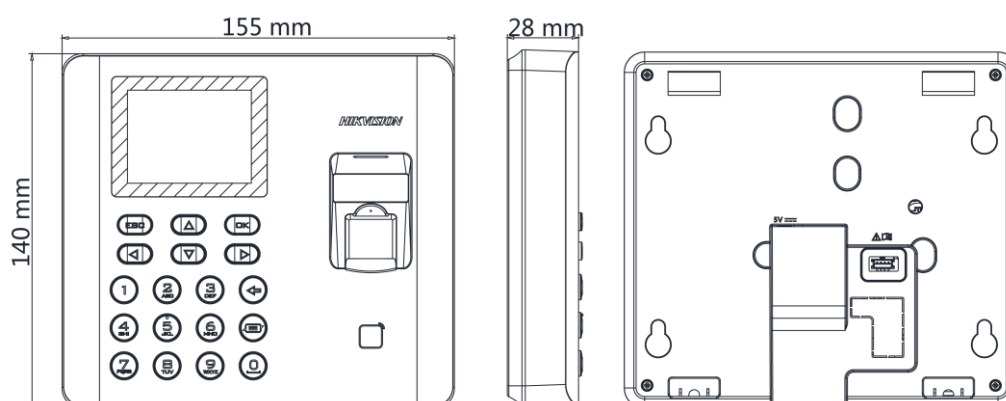

▪ Specification

System	
Operation system	Linux
Screen	
Size	2.4-inch
Type	LCD-TFT display screen
Audio	
Audio output	1 loudspeaker, 1 buzzer
Network	
Wired network	TCP/IP, 10/100Mbps, self-adaptive
Wi-Fi	Support
Interface	
Network interface	1
USB	1
Capacity	
Card capacity	3000
Fingerprint capacity	3000
Event capacity	100,000
Authentication	
Card type	EM card
Card reading distance	0 to 5 cm
Card reading duration	< 1 s
Fingerprint module	Optical fingerprint module
Fingerprint comparing mode	1:1 and 1:N
Fingerprint recognition duration	< 1 s
Fingerprint False Acceptance Rate (FAR)	≤ 0.001 %
Fingerprint False Rejection Rate (FRR)	≤ 0.01 %
Others	
Indicator	Power/status (red/green)
Battery	Support
Power supply	5 VDC/1 A
Working temperature	-10 °C to +55 °C (14 °F to +131 °F)
Working humidity	10% to 90% (no condensing)
Color	Black
Dimensions	140 mm × 155 mm × 30 mm (5.51" × 6.01" × 1.18")
Application environment	Indoor
Installation	Surface mounting, desk stand

▪ Dimension