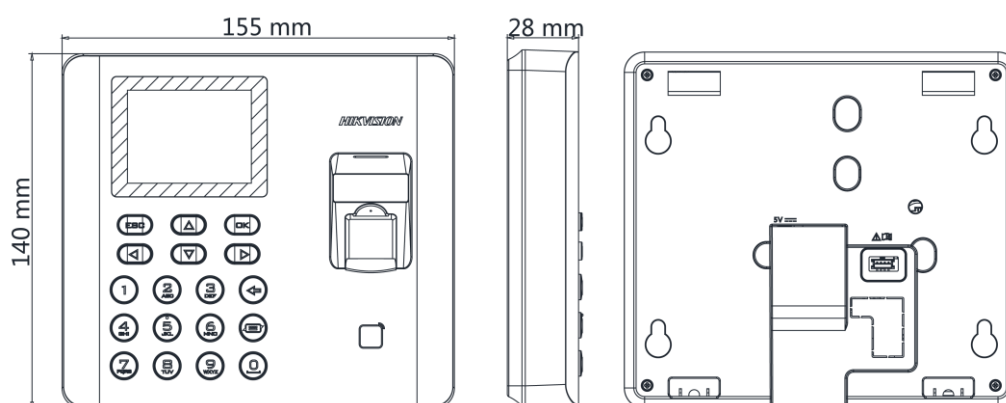

▪ Specification

System	
Operation system	Linux
Screen	
Size	2.4-inch
Type	LCD-TFT display screen
Audio	
Audio output	1 loudspeaker, 1 buzzer
Network	
Wired network	TCP/IP, 10/100Mbps, self-adaptive
Wi-Fi	Support
Interface	
Network interface	1
USB	1
Capacity	
Fingerprint capacity	3000
Event capacity	100,000
Authentication	
Fingerprint module	Optical fingerprint module
Fingerprint comparing mode	1:1 and 1:N
Fingerprint recognition duration	< 1 s
Fingerprint False Acceptance Rate (FAR)	≤ 0.001 %
Fingerprint False Rejection Rate (FRR)	≤ 0.01 %
Others	
Indicator	Power/status (red/green)
Battery	Support
Power supply	5 VDC/1 A
Working temperature	-10 °C to +55 °C (14 °F to +131 °F)
Working humidity	10% to 90% (no condensing)
Color	Black
Dimensions	140 mm × 155 mm × 30 mm (5.51" × 6.01" × 1.18")
Application environment	Indoor
Installation	Surface mounting, desk stand

▪ Dimension

▪ Available Model

DS-K1A802AF-B