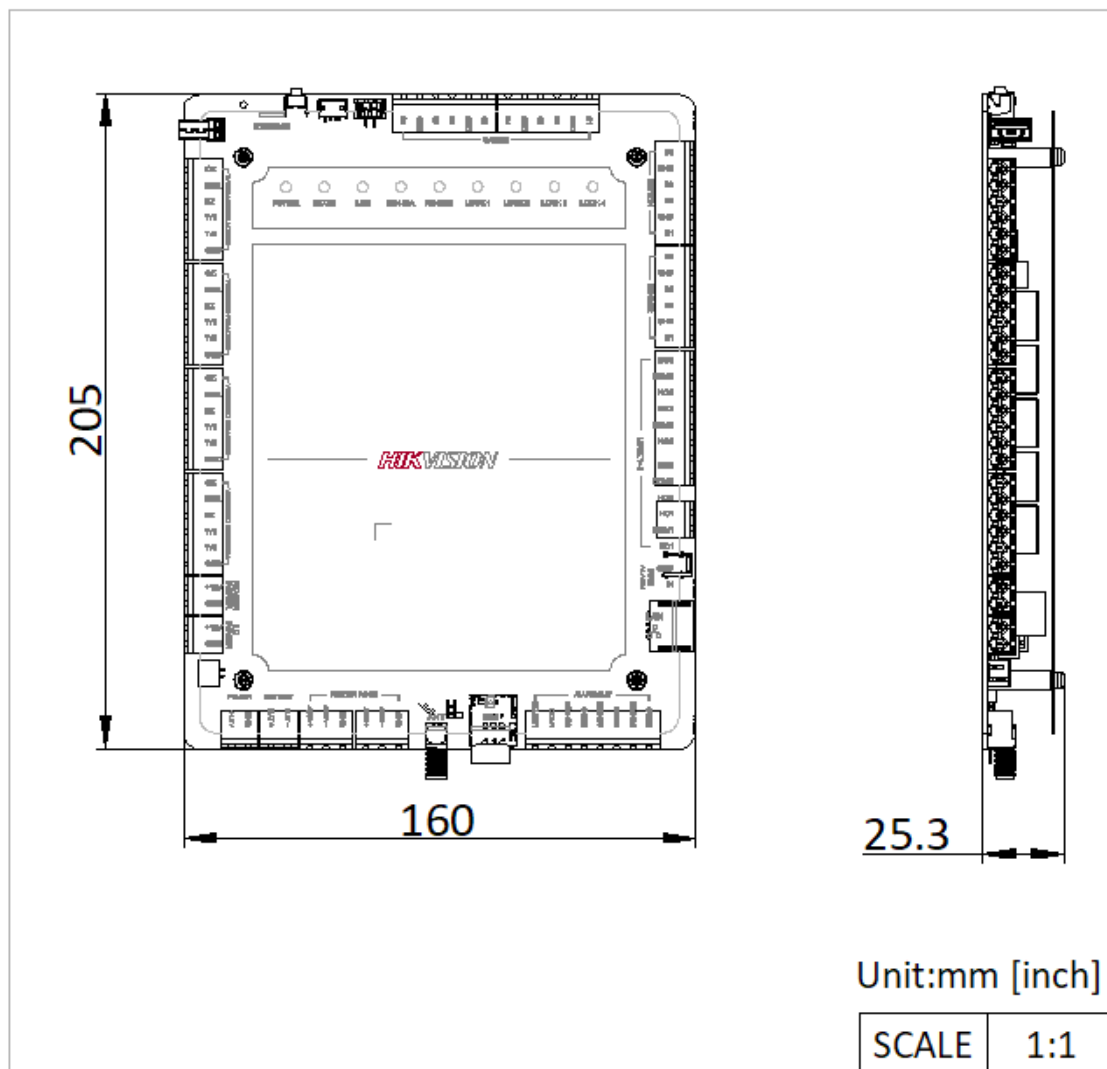

HikCentral Connect	Support
Hik-Partner Pro	Support
Multi-factor authentication	Support
First person in	Support
Anti-passback	Support
Multi-door interlocking	Support

▪ **Available Model**

DS-K2622X(P)

▪ **Dimension**