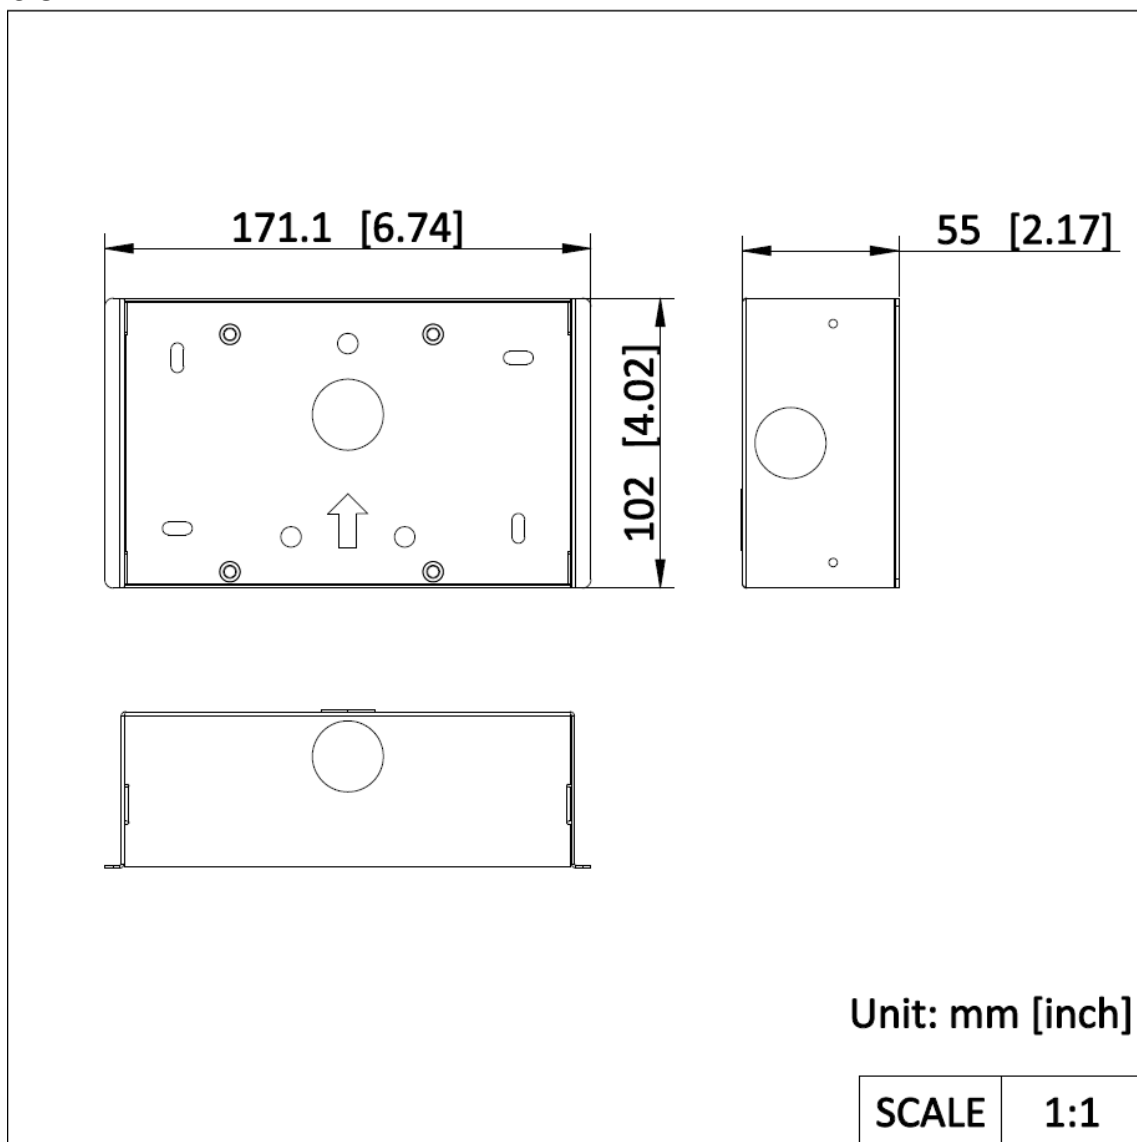

**DS-KABH8380-G**  
**Gang Box**

- Gang box for KH8380, KH8381 series indoor station (Flush mouting)
- Material: SGCC

▪ **Specification**

General	
Working temperature	-10 °C to 50 °C (14 °F to 122 °F)
Working humidity	10% to 90% (no-condensing)
Dimension (W × H × D)	171.1 mm × 102 mm × 55 mm (6.74" × 4.02" × 2.17")
Material	SGCC

▪ **Available Model**

DS-KABH8380-G

▪ **Dimension**