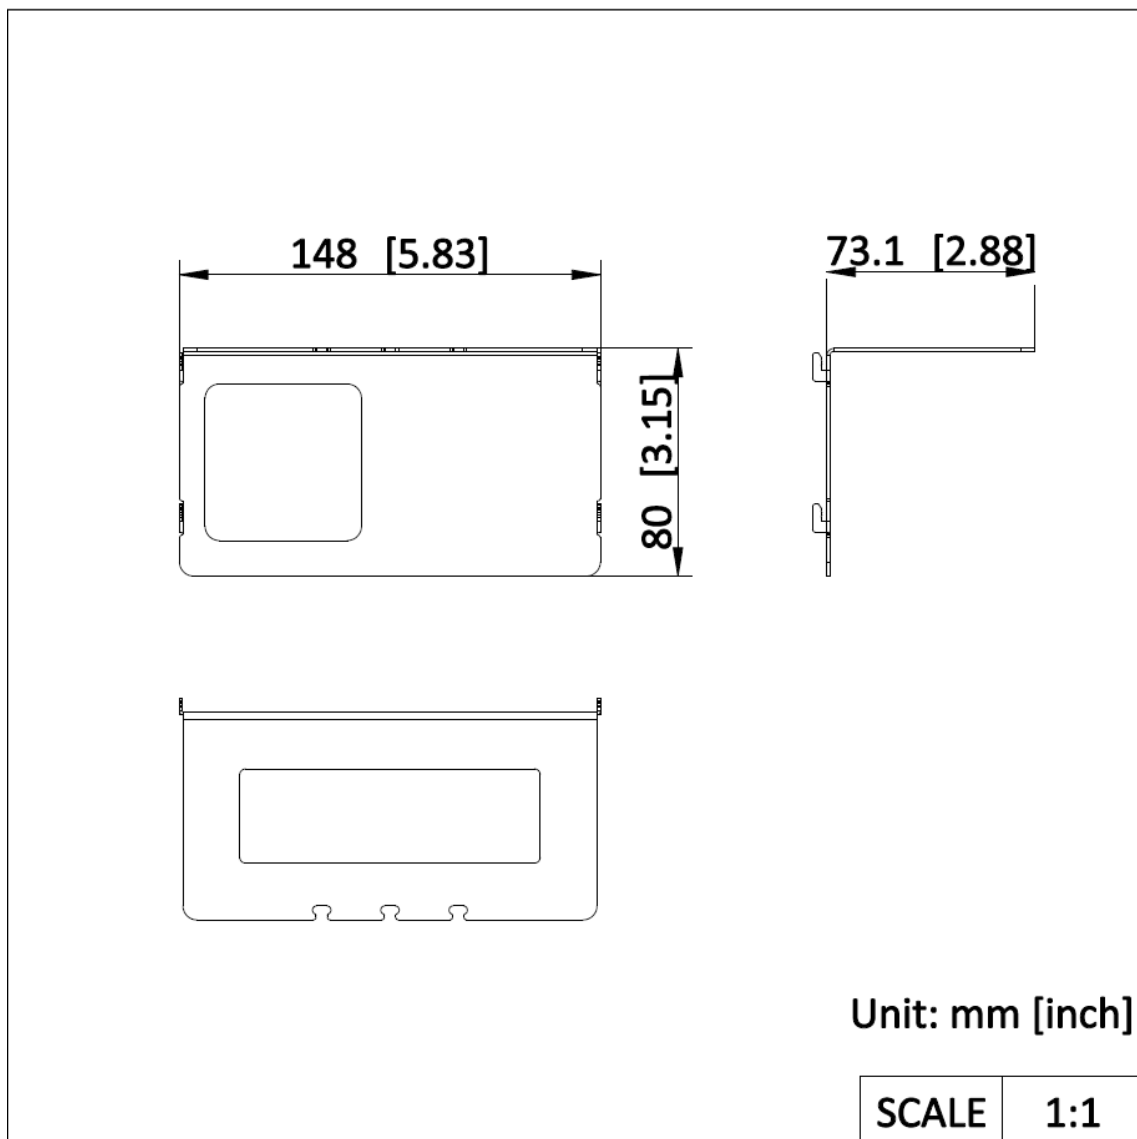

**DS-KABH8380-T**  
**Table bracket**

- Table bracket for KH8380, KH8381 series indoor station
- Material: SGCC

▪ **Specification**

| General               |   |
|-----------------------|---|
| Working temperature   | -10 °C to 50 °C (14 °F to 122 °F)         |
| Dimension (W × H × D) | 148mm×80mm×73.1mm (5.83" × 3.15" × 2.88") |
| Material              | SGCC                                      |

▪ **Available Model**

DS-KABH8380-T

▪ **Dimension**