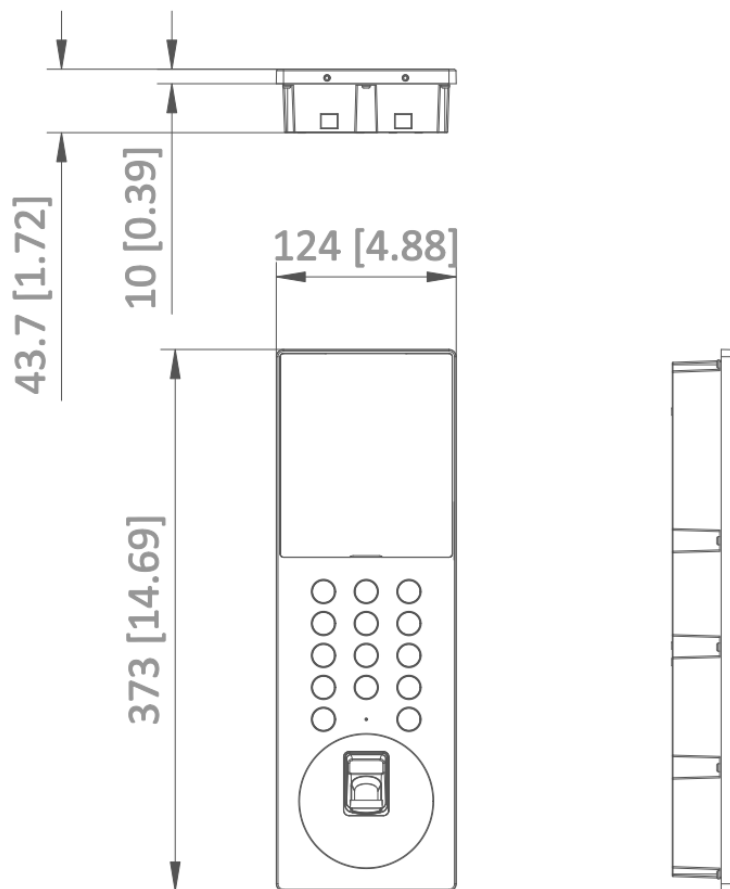

HikvisionHQ

Hikvision\_Global

Hikvision  
Corporate Channel

hikvisionhq

Alarm output	/
Lock control	1 relays, Max. 30 VDC, 2 A
Door contact input	1
<b>General</b>	
Button	Physical buttons
Installation	Flush mounting
Indicator	/
Weight	Net weight: 1.23 kg Gross weight: 1.515 kg
Protective level	IP65
Working temperature	-30 °C to 60 °C (-22 °F to 140 °F)
Working humidity	10% to 90% (no-condensing)
Dimension (W × H × D)	373 mm × 124 mm × 43.7 mm (14.69" × 4.88" × 1.72")
Power supply	12 VDC, 1.5 A
Application environment	Outdoor
Power consumption	≤ 13 W
Language	English, French, German, Spanish, Italian, Portuguese, Dutch, Czech, Danish, Hungarian, polish, Romanian, Slovak, Indonesian, Burmese, Turkish, Russian, Ukrainian, Arabic

**Unit: mm [inch]**

<b>SCALE</b>	<b>1:1</b>
--------------	------------

**Headquarters**

No.555 Qianmo Road, Binjiang District,  
Hangzhou 310051, China  
T +86-571-8807-5998  
www.hikvision.com

Follow us on social media to get the latest product and solution information.