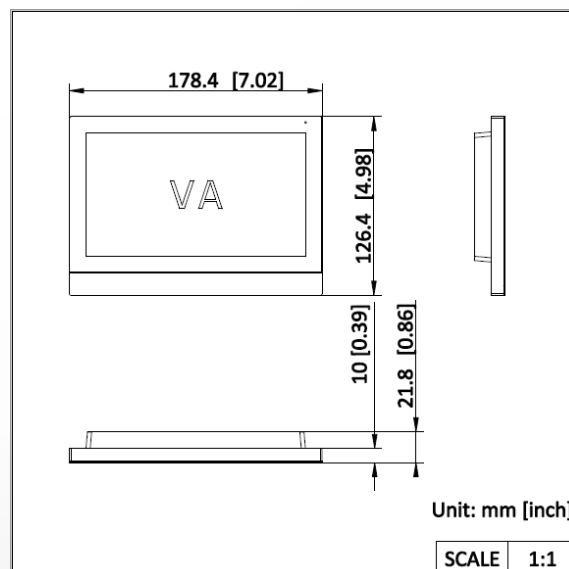

TAMPER	/
RS-485	/
USB	/
TF card	Support TF card, up to 128 G
Alarm output	/
Lock control	/
Debugging port	1
Relay	/
General	
Installation	Flush mounting, surface mounting, table mounting
Indicator	/
Weight	/
Protective level	/
Working temperature	-10 °C to 50 °C (14 °F to 122 °F)
Working humidity	10% to 90% (no-condensing)
Dimension (W × H × D)	178.4 mm × 126.4 mm × 21.8 mm (7.02" × 4.98" × 0.86")
Battery	/
Power supply	IEEE802.3at, Standard PoE, 12 VDC, 1.5 A
Application environment	Indoor
Power consumption	≤ 12 W
Language	English, Arabic, French, Russian, Spanish, Italian, German, Polish, Turkish, Portuguese, Portuguese (Brazil), Uzbek, Kazakh, Czech, Hungarian, Dutch, Romanian, Bulgarian, Ukrainian, Croatian, Serbian, Greek, Lithuanian, Estonian, Latvian, Norwegian, Danish, Slovenian, Slovak, Hebrew, Swedish, Finnish, Mongolian, Vietnamese, Chinese Traditional
Material	Plastic casing

▪ Available Model

DS-KH8380-TE1

▪ Dimension