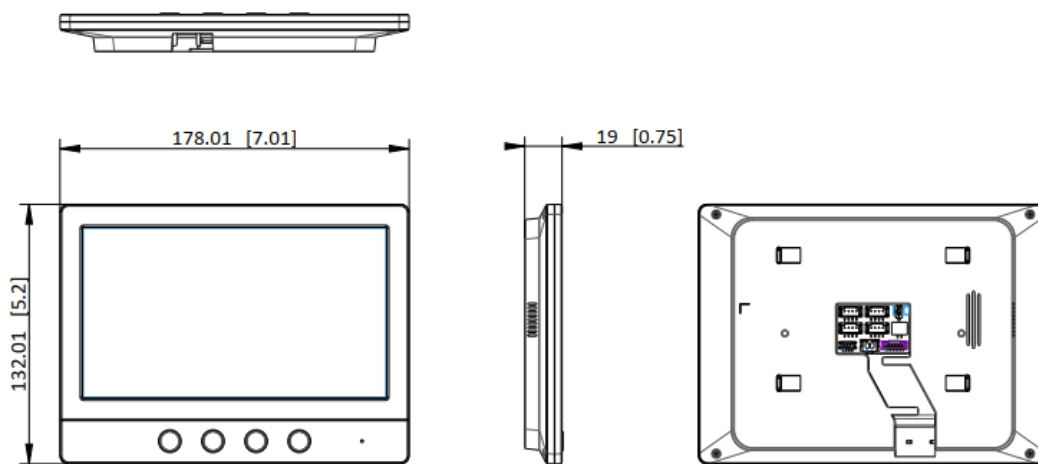

## ▪ Specification

<b>Door station</b>	
Supplement light	IR light, up to 3 m
Resolution	Stream resolution: 1280 * 720@60fps
FOV	Horizontal: 130° , Vertical: 70°
<b>Door station</b>	
Audio input	Built-in omnidirectional microphone
Audio output	Built-in loudspeaker
<b>Door station</b>	
Lock control	1 relay, max 30V 1 A
Debugging port	1
Four-wire	1 four-wire interface
<b>Door station</b>	
Button	1 physical button(s)
Indicator	/
Power supply	12 VDC
Power consumption	Max. 4W
Working temperature	-30° C to + 60° C
Working humidity	10% to 90%
Dimensions	136mm x 51mm x 20mm
Application environment	Indoor
Installation	Surface mounting
Protective level	/
Material	Plastic
<b>Indoor station</b>	
Operation method	Physical button
Type	7-inch colorful TFT
Resolution	1024 x 600
<b>Indoor station</b>	
Audio input	Built-in omnidirectional microphone
Audio output	Built-in loudspeaker
<b>Indoor station</b>	
Linked indoor extensions capacity	2
Linked doorphone capacity	2
Linked analog camera	1
<b>Indoor station</b>	
Power supply input	12V DC
Debugging port	1
Four-Wire interface	4, 2 for indoor extensions, 2 for doorphones
DIP switch	1 Bit
BNC	1
<b>Indoor station</b>	
Button	4 physical button
Power supply	12 VDC

Power consumption	≤5 W
Working temperature	-10° C to + 55° C (14° F to 131° F)
Working humidity	10% to 90%
Dimensions (W × H × D)	178mm x 132mm x 19mm
Installation	Surface mounting
Application environment	Indoor
Protective level	/

▪ **Available Model**

DS-KIS212(B)

▪ **Dimension**

Unit:mm [inch]

SCALE	1:1
-------	-----

Unit:mm [inch]

SCALE	1:1
-------	-----

- Accessory
- Optional