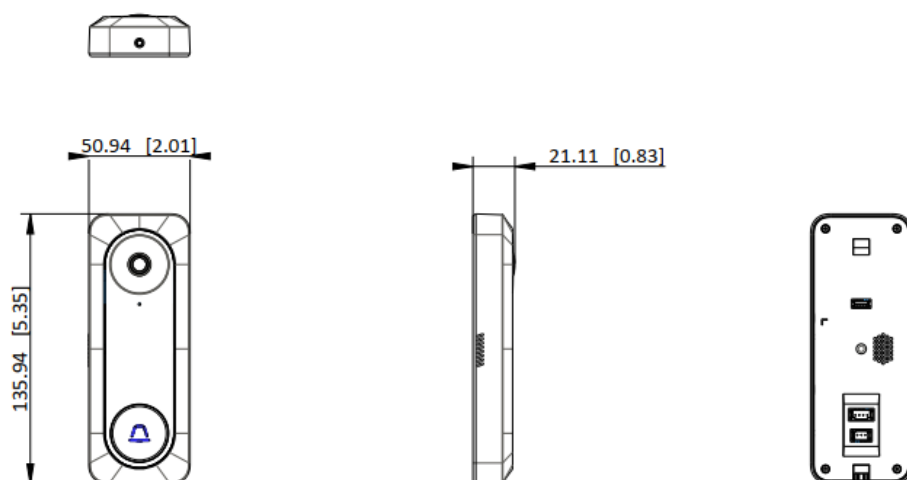

## ▪ Specification

<b>Door station</b>	
Supplement light	IR light, up to 3 m
Resolution	Stream resolution: 1280 * 720@60fps
FOV	Horizontal: 130° , Vertical: 70°
<b>Door station</b>	
Audio input	Built-in omnidirectional microphone
Audio output	Built-in loudspeaker
<b>Door station</b>	
Lock control	1 relay, max 30V 1 A
Debugging port	1
Four-wire	1 four-wire interface
<b>Door station</b>	
Button	1 physical button(s)
Indicator	/
Power supply	12 VDC
Power consumption	Max. 4W
Working temperature	-30° C to + 60° C
Working humidity	10% to 90%
Dimensions	136mm x 51mm x 20mm
Application environment	Indoor
Installation	Surface mounting
Protective level	/
Material	Plastic
<b>Indoor station</b>	
Operation method	Physical button
Type	7-inch colorful TFT
Resolution	1024 x 600
<b>Indoor station</b>	
Audio input	Built-in omnidirectional microphone
Audio output	Built-in loudspeaker
<b>Indoor station</b>	
Linked indoor extensions capacity	2
Linked doorphone capacity	2
Linked analog camera	1
<b>Indoor station</b>	
Power supply input	12V DC
Debugging port	1
Four-Wire interface	4, 2 for indoor extensions, 2 for doorphones
DIP switch	1 Bit
BNC	1
<b>Indoor station</b>	
Button	4 physical button
Power supply	12 VDC

Power consumption	≤5 W
Working temperature	-10° C to + 55° C (14° F to 131° F)
Working humidity	10% to 90%
Dimensions (W × H × D)	178mm x 132mm x 19mm
Installation	Surface mounting
Application environment	Indoor
Protective level	/

▪ **Available Model**

DS-KIS212(B)

▪ **Dimension**

Unit:mm [inch]

SCALE	1:1
-------	-----

Unit:mm [inch]

SCALE	1:1
-------	-----

- Accessory
- Optional