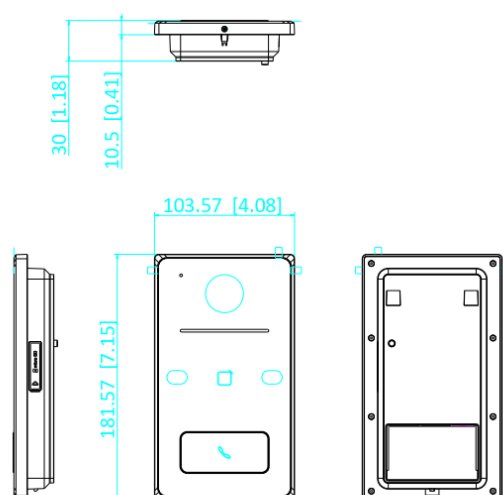

Alarm output	/
Lock control	1 relay, Max. 30 VDC 2 A
Door contact input	1
Audio output	1 external loudspeaker(Reserved)
General	
Button	1 physical button
Installation	Surface mounting, Flush mounting
Indicator	2
Weight	Net weight: 0.190 kg Gross weight: 0.414 kg
Protective level	IP65
Working temperature	-40 °C to 53 °C (-40 °F to 127.4 °F)
Working humidity	10% to 95% (no-condensing)
Dimension (W × H × D)	181.6 mm × 103.6 mm × 29.5 mm (7.1" × 4.0" × 1.1")
Battery	/
Application environment	Outdoor
Power consumption	< 10 W
Language	English, Arabic, French (Europe), Russian, Spanish (Europe), Italian, German, Polish, Turkish, Portuguese, Portuguese (Brazil), Uzbek, Kazakh, Czech, Hungarian, Dutch, Romanian, Bulgarian, Ukrainian, Croatian, Serbian, Greek, Lithuanian, Estonian, Latvian, Norwegian, Danish, Slovenian, Slovak, Hebrew, Swedish, Finnish, Mongolian, Vietnamese, Traditional Chinese

▪ Available Model

DS-KV6133-WME1

▪ Dimension

Unit:mm [inch]

SCALE 1:1