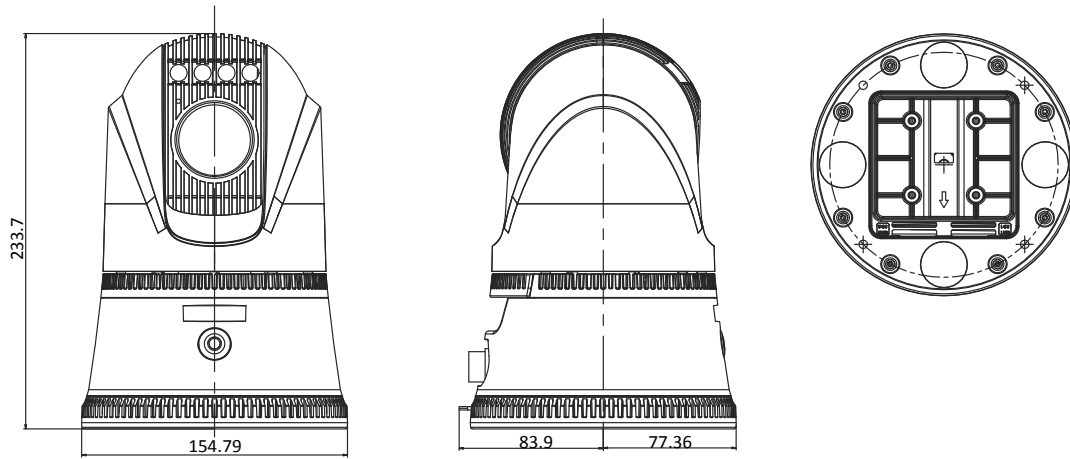

Available Model

3G Portable PTZ: DS-MH6171I

Dimensions