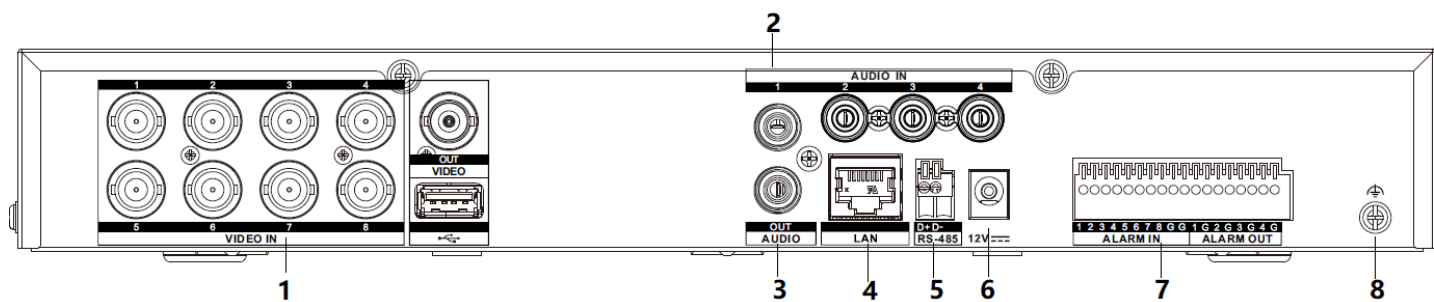

▪ **Physical Interface**

No.	Description	No.	Description
1	VIDEO IN	5	RS-485 serial interface
2	AUDIO IN, RCA connector	6	12 VDC power input
3	AUDIO OUT, RCA connector	7	Alarm I/O
4	LAN network interface	8	GND

▪ **Available Model**

iDS-6708HUHI-M