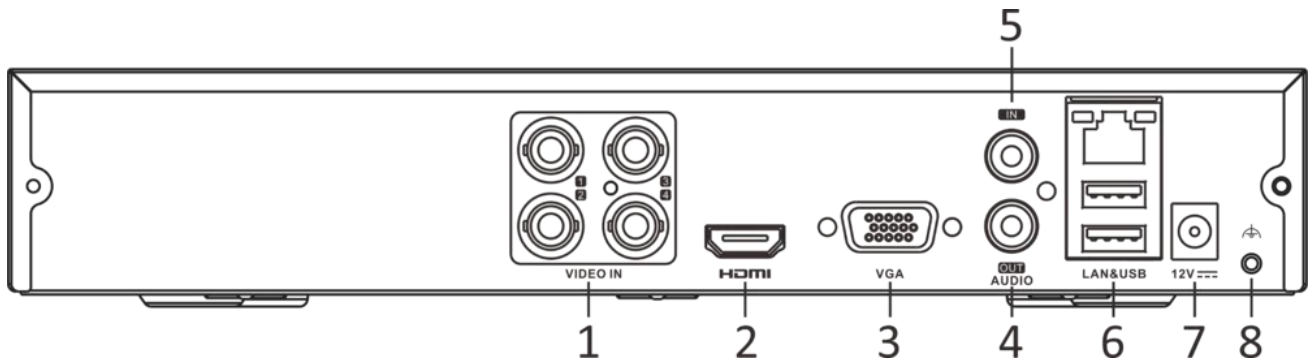

Physical Interface

No.	Description	No.	Description
1	Video and coaxial audio in	5	AUDIO IN, RCA connector
2	HDMI interface	6	LAN network interface and USB interface
3	VGA interface	7	12 VDC power input
4	AUDIO OUT, RCA connector	8	GND

Available Model

iDS-7204HQHI-M1/E

Headquarters

No.555 Qianmo Road, Binjiang District,
Hangzhou 310051, China
T +86-571-8807-5998
www.hikvision.com

Follow us on social media to get the latest product and solution information.