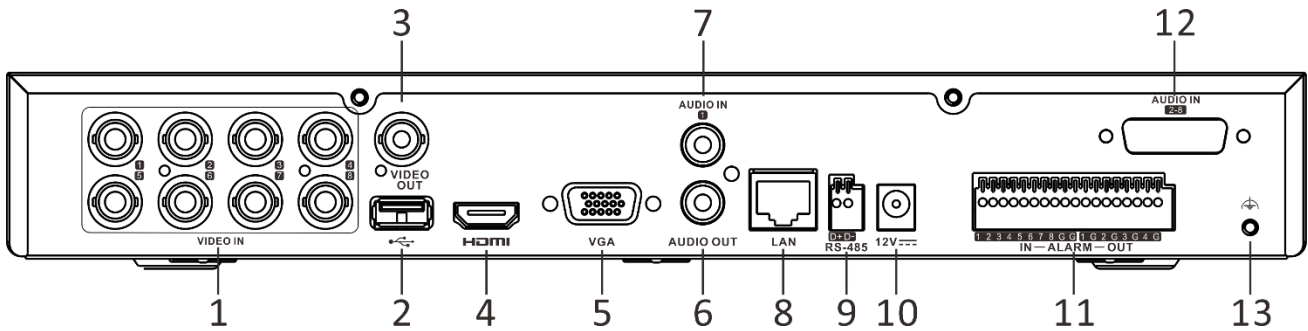

Physical Interface

No.	Description	No.	Description
1	Video and Coaxial Audio In	8	LAN Network Interface
2	USB Interface	9	RS-485 Serial Interface
3	VIDEO OUT	10	12 VDC Power Input
4	HDMI Interface	11	ALARM IN/OUT (Optional)
5	VGA Interface	12	AUDIO IN (Optional)
6	AUDIO OUT, RCA Connector	13	GND
7	AUDIO IN, RCA Connector