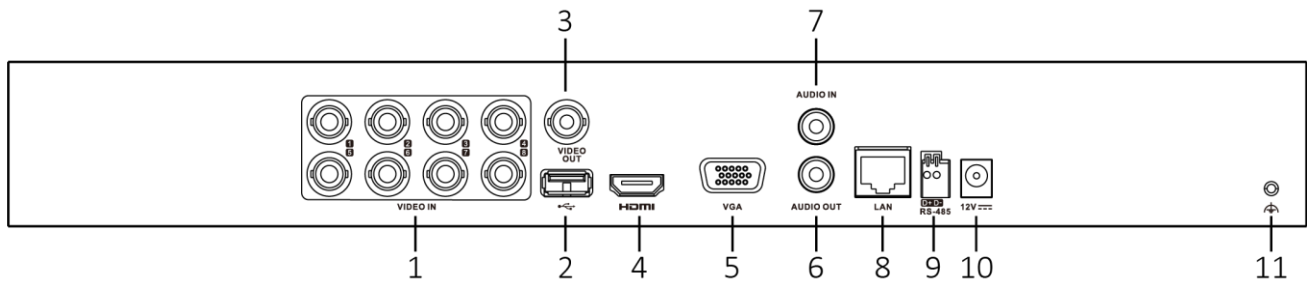

Physical Interface

*: The rear panel of iDS-7204HUHI-M2/S provides 4 video input interfaces.

No.	Description	No.	Description
1	VIDEO IN	7	AUDIO IN, RCA connector
2	USB interface	8	LAN network interface
3	VIDEO OUT	9	RS-485 serial interface
4	HDMI interface	10	12VDC power input
5	VGA interface	11	GND
6	AUDIO OUT, RCA connector