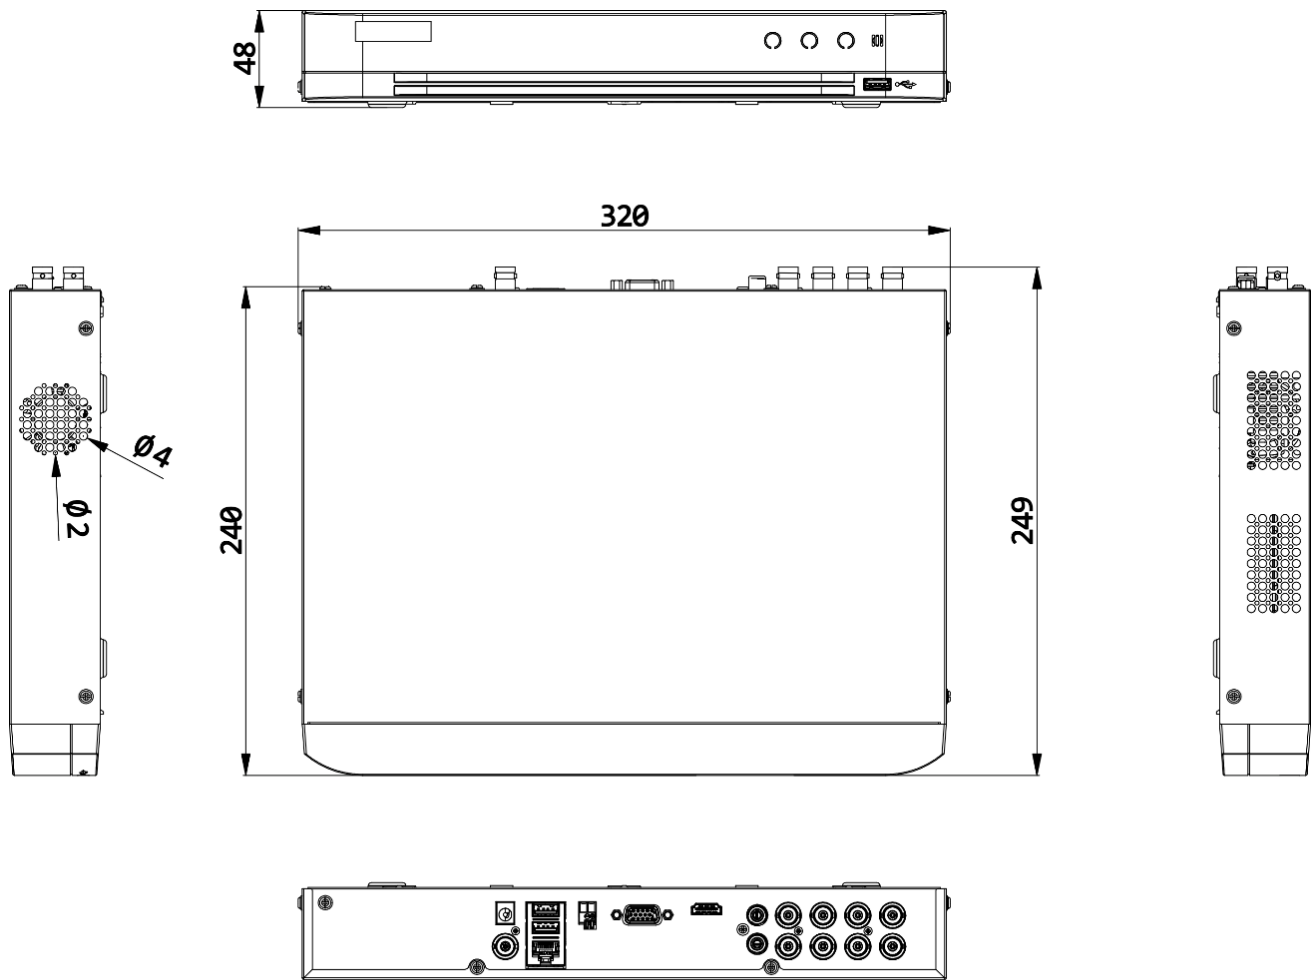

---

Dimension (W × D × H)	320 × 240 × 48 mm (12.6 × 9.4 × 1.9 inch)
Weight	≤ 2 kg (4.4 lb)

# Dimension

scale/1:1;Unit/mm