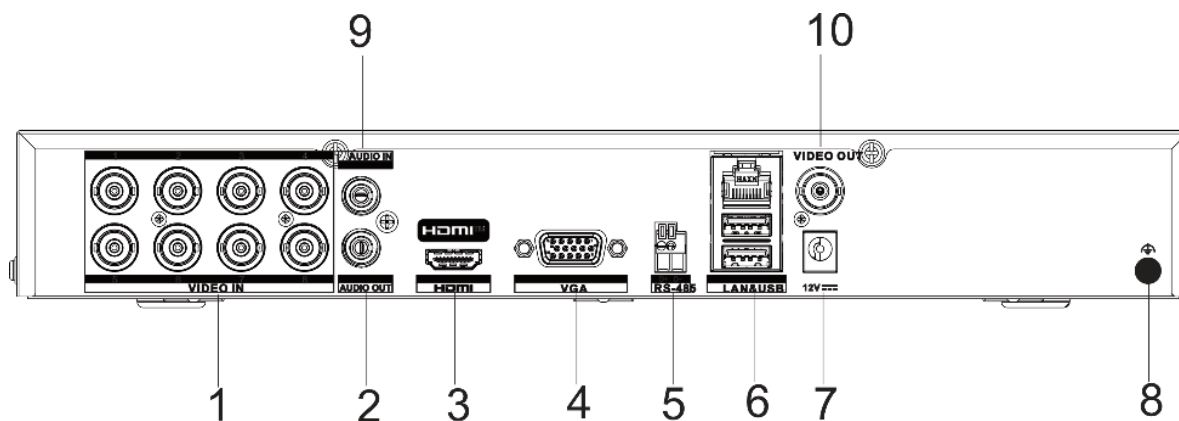

---

Dimension (W × D × H)	320 × 240 × 48 mm (12.6 × 9.4 × 1.9 inch)
Weight	≤ 2 kg (4.4 lb)

# Dimension

scale/1:1;Unit/mm

## Physical Interface

No.	Description	No.	Description
1	Video in	6	LAN network interface and USB interface
2	Audio out	7	12 VDC power input
3	HDMI interface	8	GND
4	VGA interface	9	Audio in
5	RS-485 interface	10	Video out