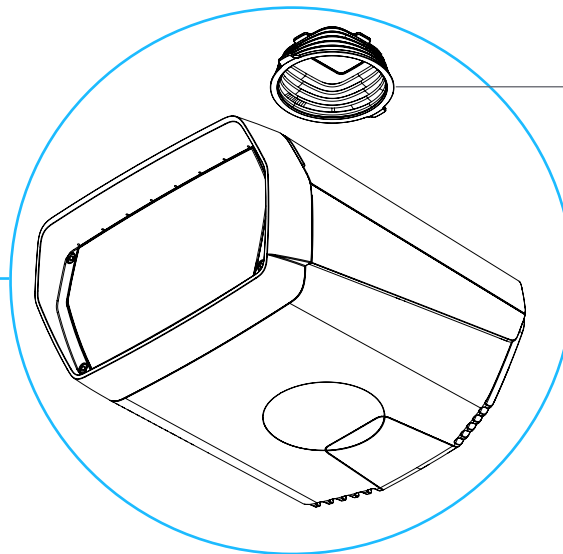

007283
Mountera® Sleeve

Camera Systemes

00xxxx - Panomera® S8 190/30 DN
00xxxx - Panomera® S8 184/45 DN
00xxxx - Panomera® S8 78/75 DN

Mountera® Components (SRS Edge)

006978 - Mountera® Box with SRS Edge
006980 - Mountera® Ceiling Bracket

Mountera® Components (PSU)

007054 - Mountera® Box with PSU
006980 - Mountera® Ceiling Bracket

Optional Cables (not included in delivery)

Network and Power Supply

007428 - Mountera® Cable Set C

BACK