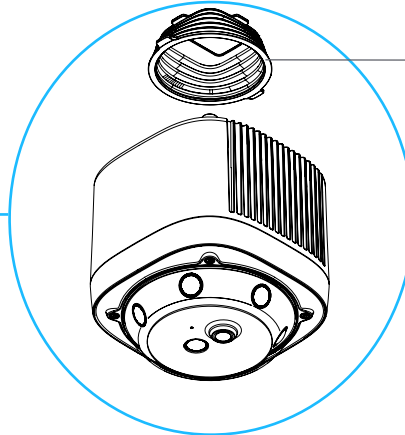

Camera Systemes

005948 - Panomera® W8 95/360 DN
007074 - Panomera® W4 45/180 DN

Mountera® Components (SRS Edge)

006978 - Mountera® Box with SRS Edge
006980 - Mountera® Ceiling Bracket

Mountera® Components (PSU)

007054 - Mountera® Box with PSU
006980 - Mountera® Ceiling Bracket

Optional Cables (not included in delivery)

Network and Power Supply

007428 - Mountera® Cable Set C

BACK