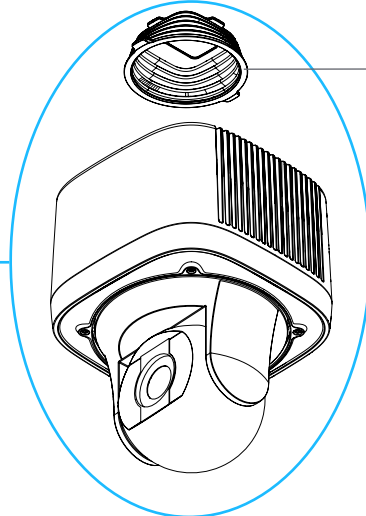

007283
Moutera® Sleeve

Camera Systemes

007090 - DDZ5236HD-DN/IR
007091 - DDZ5436HD-DN/IR

Moutera® Components (SRS Edge)

006978 - Moutera® Box with SRS Edge
006980 - Moutera® Ceiling Bracket

Moutera® Components (PSU)

007054 - Moutera® Box with PSU
006980 - Moutera® Ceiling Bracket

Optional Cables (not included in delivery)

Network and Power Supply

007428 - Moutera® Cable Set C

BACK