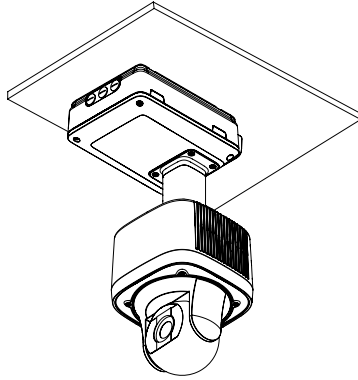

Mountera® Quick-Lock System

Overview of possible combinations in the Mountera® Quick-Lock System

2/1

2/2

2/3

2/4

2/5

2/6

2/7

2/8

2/9

CLICK
IMAGE
FOR
DETAILS

BACK