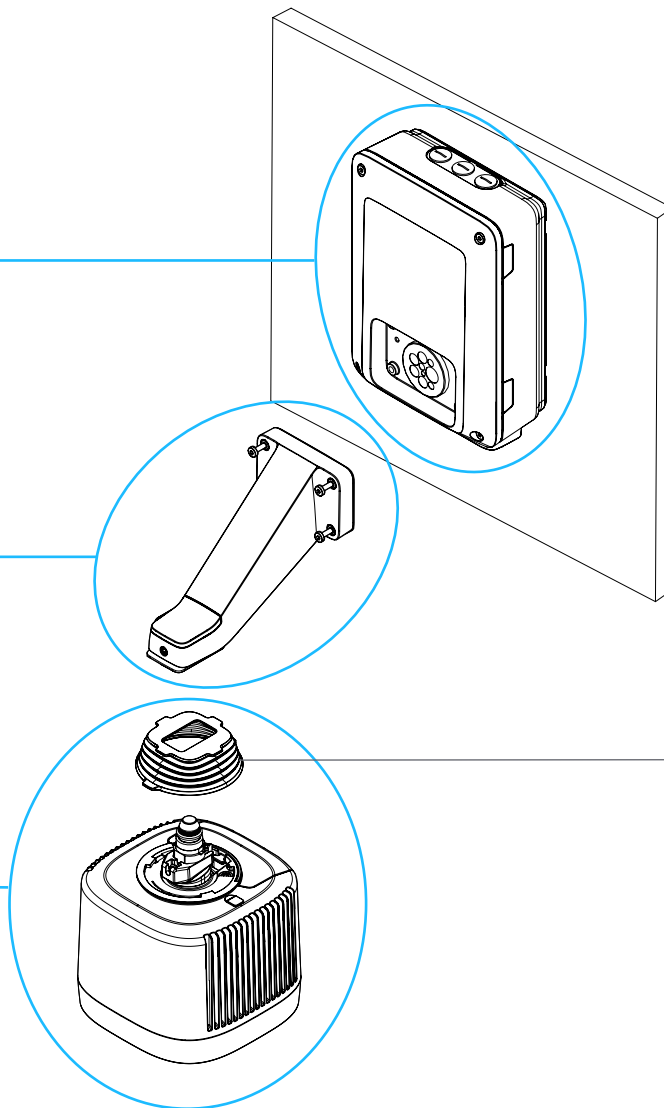

Mountera® Quick-Lock System

Overview of possible combinations in the Mountera® Quick-Lock System

PRODUCTS

INDIVIDUAL PARTS

006978
Mountera® Box with SRS

or

007054
Mountera® Box with PSU

006979
Mountera® Wall Bracket

007074
Panomera® W4

or

005948
Panomera® W8

007283
Mountera® Sleeve

Camera Systemes

005948 - Panomera® W8 95/360 DN
007074 - Panomera® W4 45/180 DN

Mountera® Components (SRS Edge)

006978 - Mountera® Box with SRS Edge
006979 - Mountera® Wall Bracket

Mountera® Components (PSU)

007054 - Mountera® Box with PSU
006979 - Mountera® Wall Bracket

Optional Cables (not included in delivery)

Network and Power Supply

007428 - Mountera® Cable Set C

BACK