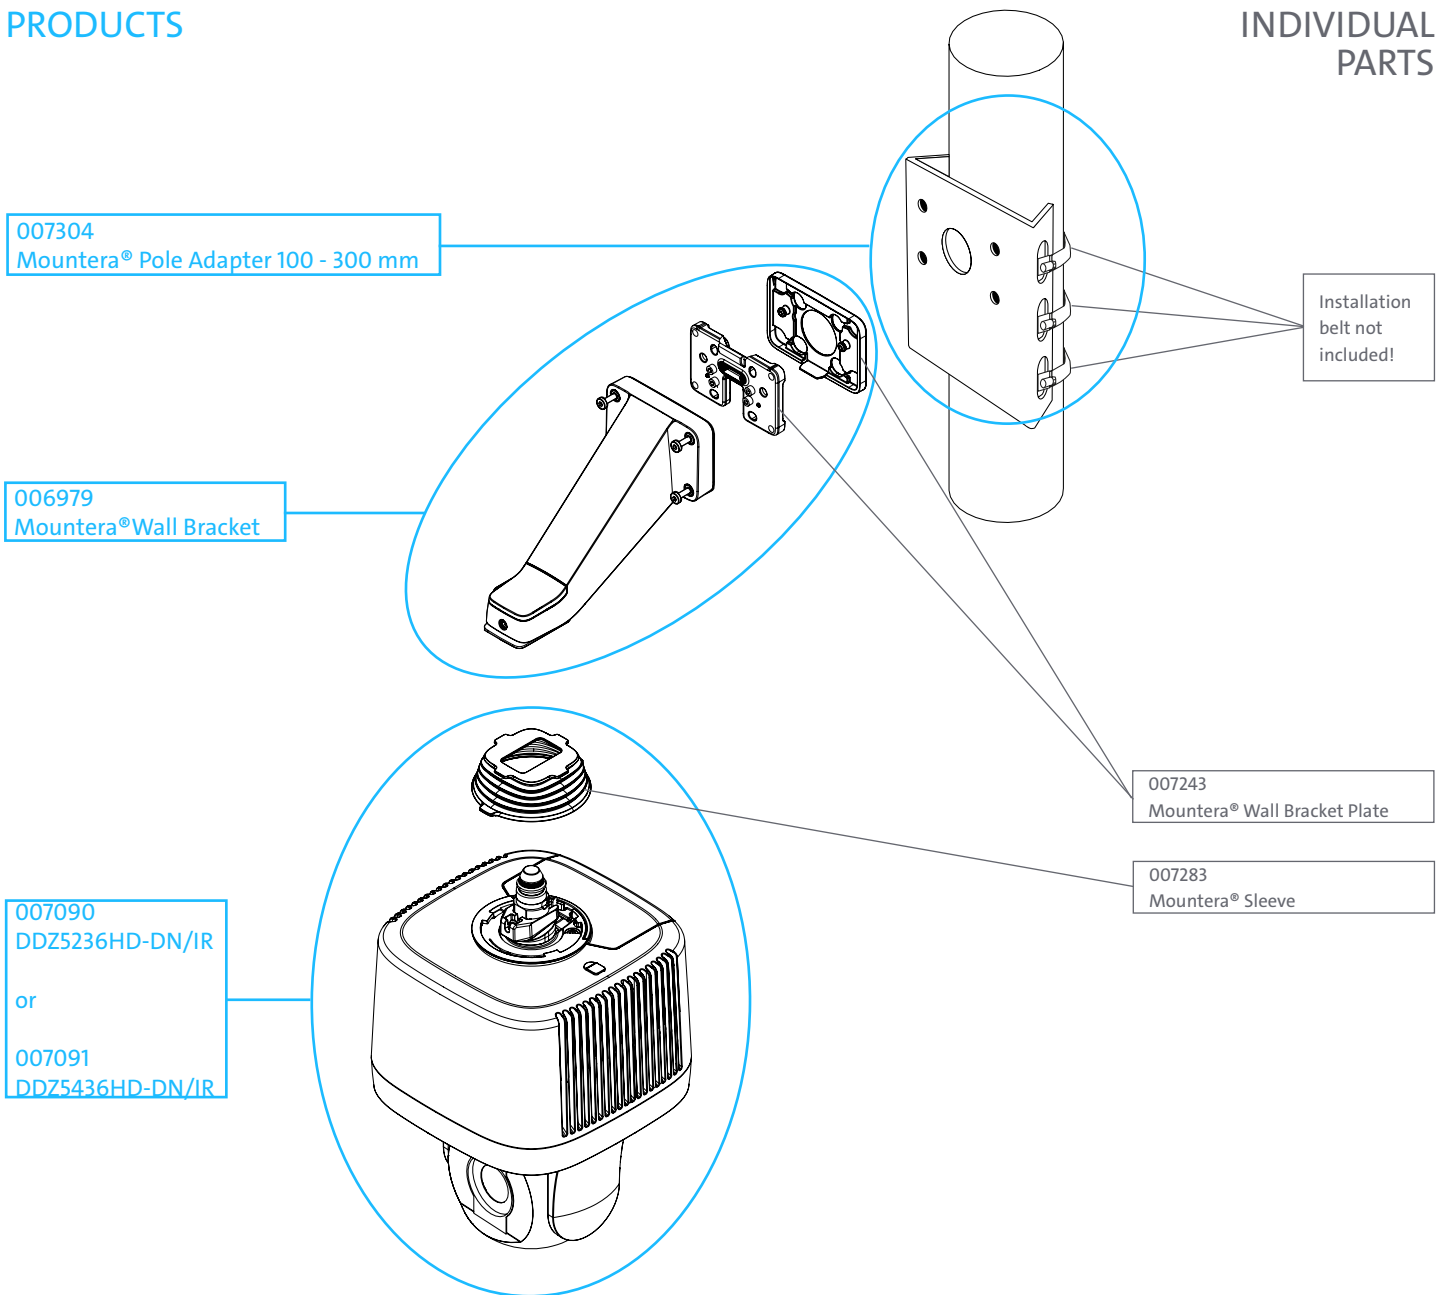

Mountera® Quick-Lock System

Overview of possible combinations in the Mountera® Quick-Lock System

PRODUCTS

Camera Systems

007090 - DDZ5236HD-DN/IR
007091 - DDZ5436HD-DN/IR

Mountera® Components

007304 - Mountera® Pole Adapter 100 - 300 mm
006979 - Mountera® Wall Bracket

Optional Cables (not included in delivery)

Network

005106 - Network Cable Cat7 3 m
007036 - Network Cable Cat7 5 m
007037 - Network Cable Cat7 10 m

Power Supply

007459 - Power Cable 5x Cores 3 m
007738 - Power Cable 5x Cores 10 m
007611 - Power Cable 5x Cores 25 m
007612 - Power Cable 5x Cores 50 m

BACK