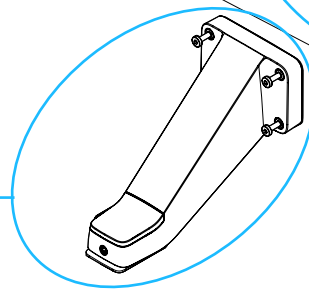

## INDIVIDUAL PARTS

006978  
Mountera® Box with SRS

or

007054  
Mountera® Box with PSU

006979  
Mountera® Wall Bracket

007090  
DDZ5236HD-DN/IR

or

007091  
DDZ5436HD-DN/IR