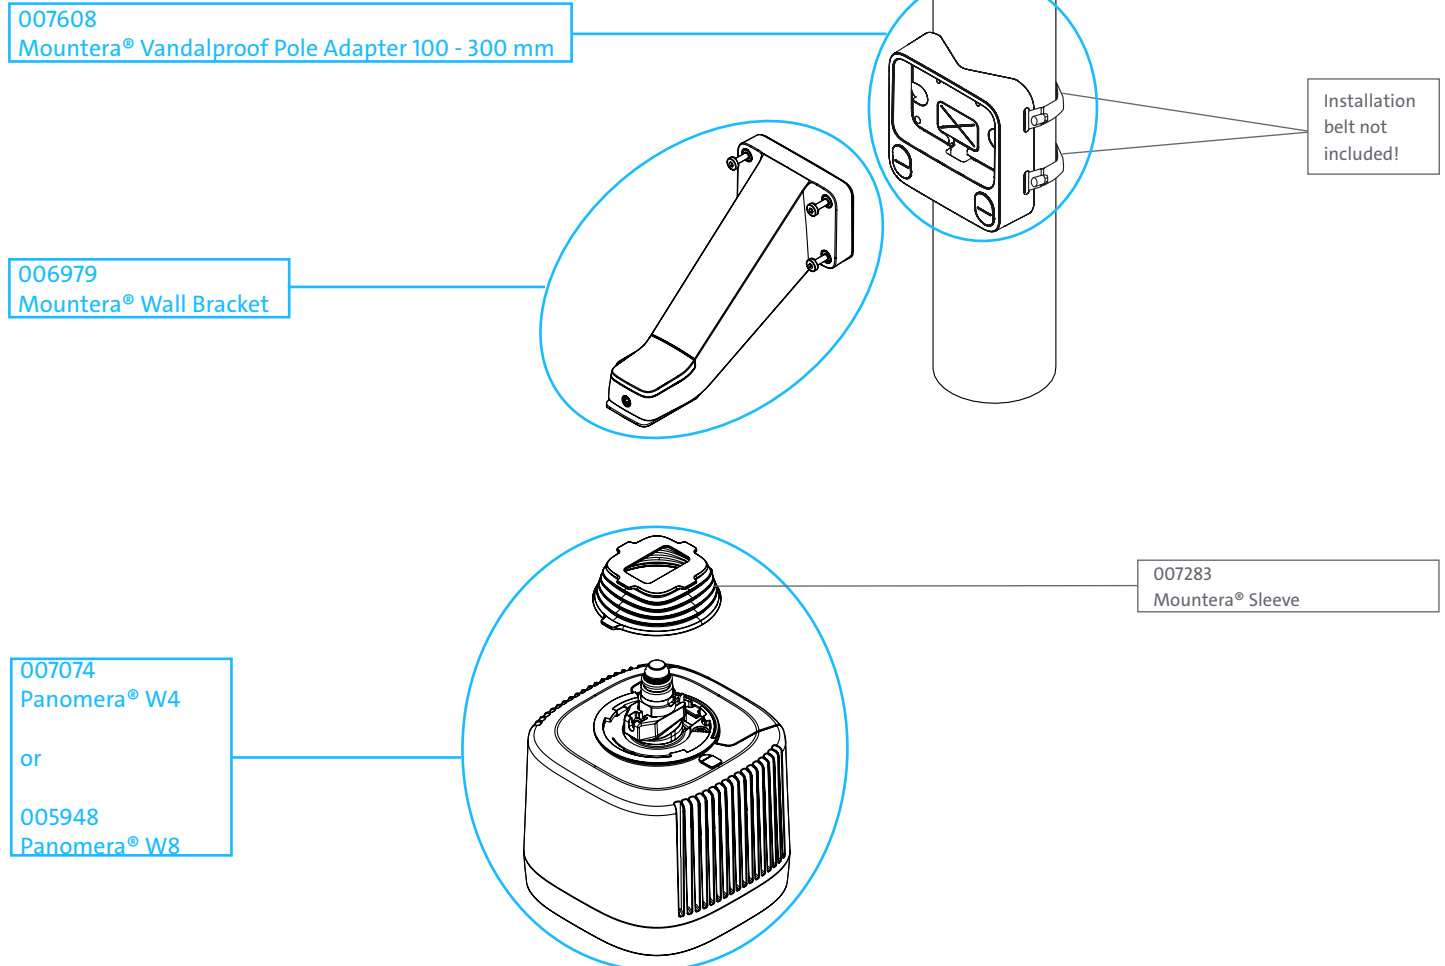

Mountera® Quick-Lock System

Overview of possible combinations in the Mountera® Quick-Lock System

PRODUCTS

INDIVIDUAL PARTS

Camera Systems

005948 - Panomera® W8 95/360 DN
007074 - Panomera® W4 45/180 DN

Mountera® Components

007608 - Mountera® Vandalproof Pole Adapter 100 - 300 mm
006979 - Mountera® Wall Bracket

Optional Cables (not included in delivery)

Network

005106 - Network Cable Cat7 3 m
007036 - Network Cable Cat7 5 m
007037 - Network Cable Cat7 10 m

Power Supply

007459 - Power Cable 5x Cores 3 m
007738 - Power Cable 5x Cores 10 m
007611 - Power Cable 5x Cores 25 m
007612 - Power Cable 5x Cores 50 m

BACK