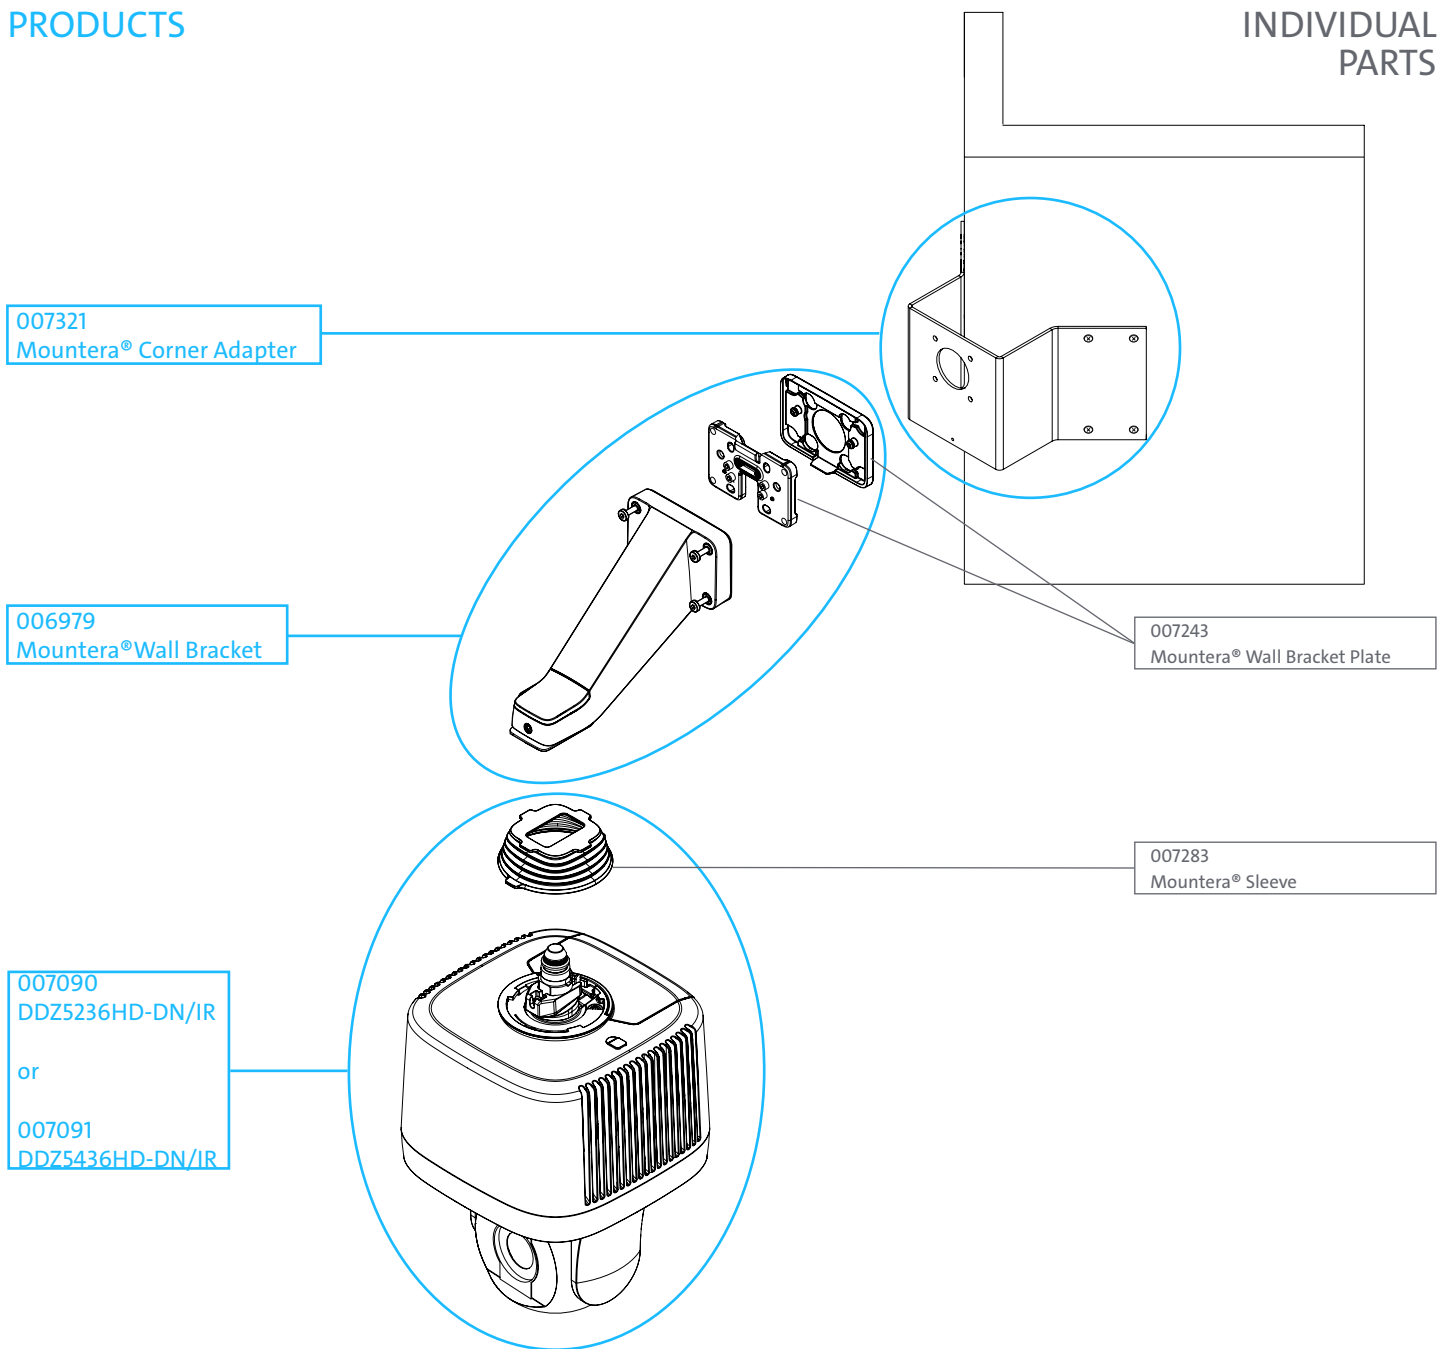

Mountera® Quick-Lock System

Overview of possible combinations in the Mountera® Quick-Lock System

PRODUCTS

Camera Systems

007090 - DDZ5236HD-DN/IR
007091 - DDZ5436HD-DN/IR

Mountera® Components

007321 - Mountera® Corner Adapter
006979 - Mountera® Wall Bracket

Optional Cables (not included in delivery)

Network

005106 - Network Cable Cat7 3 m
007036 - Network Cable Cat7 5 m
007037 - Network Cable Cat7 10 m

Power Supply

007459 - Power Cable 5x Cores 3 m
007738 - Power Cable 5x Cores 10 m
007611 - Power Cable 5x Cores 25 m
007612 - Power Cable 5x Cores 50 m

BACK