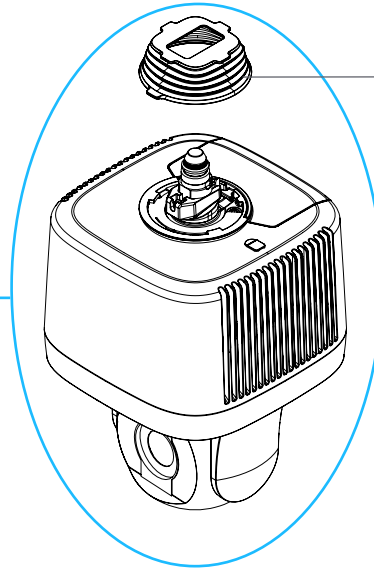

## INDIVIDUAL PARTS

006978  
Mountera® Box with SRS

or

007054  
Mountera® Box with PSU

006979  
Mountera® Wall Bracket

007090  
DDZ5236HD-DN/IR

or

007091  
DDZ5436HD-DN/IR