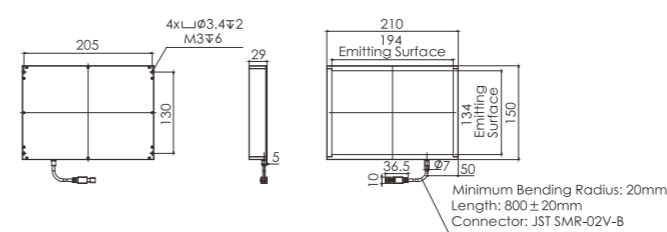

Note:1. * The data is for reference only.
2. Light source cable is required accessory, see P.256 in details.

Dimensions (mm)

1. OPT-FLA11080

2. OPT-FLA150110

3. OPT-FLA210150

4. OPT-FLA220210

Dimensions (mm)