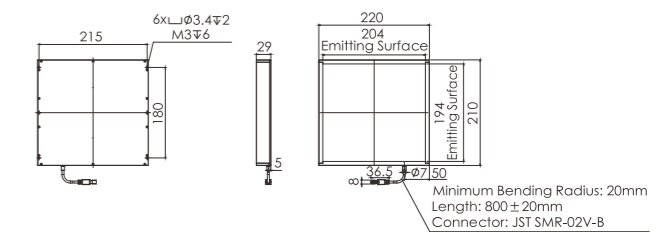

Note:1. * The data is for reference only.
2. Light source cable is required accessory, see P.256 in details.

Dimensions (mm)

1. OPT-FLA11080

2. OPT-FLA150110

3. OPT-FLA210150

4. OPT-FLA220210

Dimensions (mm)