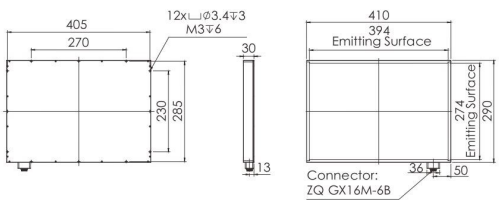

7. OPT-FLA410290