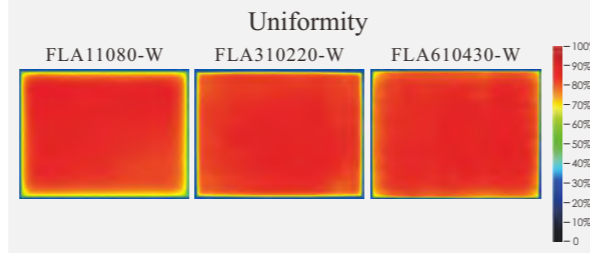

Direct Backlight OPT-FLA Series New

Product Features

Main Features

- To be preferred in OPT large-sized backlights compared with OPT-FL Series.

Application Cases

- 3C components optical measurement
- Large coverage for electronic components inspection and recognition
- Dirty & foreign particles detection on transparent objects
- Multiple transparent objects positioning and inspection

Selection Guide

Spectrum Chart

Series features

Application Cases

- Motor accessories detection

Customizable Items

Section Structure Drawing

Model Table

No.	Model	* Input ○	* Input ●	* Input ●	* Input ●	Standard light source cable	Recommended controller
1	OPT-FLA11080	12.2W@24V	8.4W@24V	8.4W@24V	12W@24V	Provided within light source.	OPT-DPA2024E
2	OPT-FLA150110	19.2W@24V	16.2W@24V	15.4W@24V	19.2W@24V		
3	OPT-FLA210150	34.5W@24V	31W@24V	26.9W@24V	30.7W@24V		
4	OPT-FLA220210	47.5W@24V	42.4W@24V	30.3W@24V	46.1W@24V		
5	OPT-FLA310220	64.8W@2.7A	52.8W@2.2A	48W@2A	64.8W@2.7A	OPT-DGYX1M-6P-S-6A	OPT-DPA6024
6	OPT-FLA310290	84W@3.5A	67.2W@2.8A	57.6W@2.4A	84W@3.5A		
7	OPT-FLA410290	108W@4.5A	81.6W@3.4A	72W@3A	108W@4.5A		
8	OPT-FLA430410	144W@6A	115.2W@4.8A	96W@4A	144W@6A		
9	OPT-FLA510360	156W@6.5A	120W@5A	96W@4A	156W@6.5A		
10	OPT-FLA510500	204W@8.5A	156W@6.5A	132W@5.5A	204W@8.5A		
11	OPT-FLA610430	206.4W@8.6A	158.4W@6.6A	139.2W@5.8A	206.4W@8.6A		
12	OPT-FLA610570	259.2W@10.8A	201.6W@8.4A	172.8W@7.2A	259.2W@10.8A		