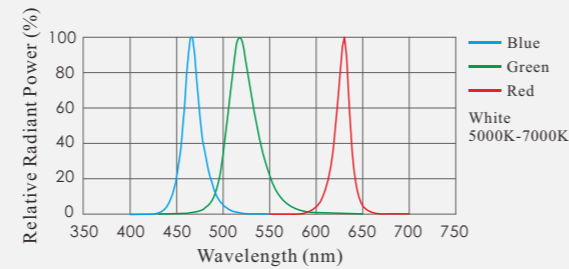

Selection Guide

Spectrum Chart

Series features

Application Cases

- Motor accessories detection

Customizable Items

Section Structure Drawing

Model Table