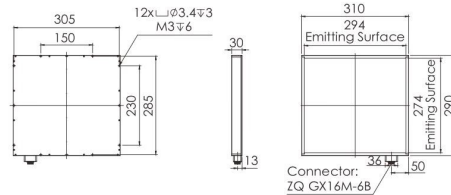

6. OPT-FLA310290