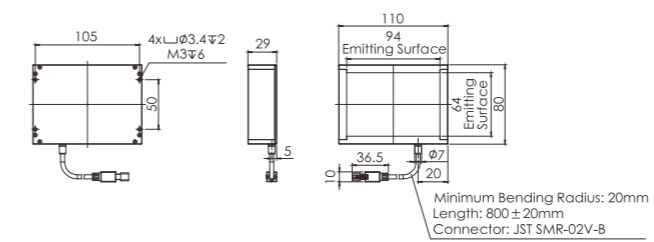

Selection Guide

Spectrum Chart

Series features

Application Cases

- Motor accessories detection

Customizable Items

Section Structure Drawing

Model Table

Note:1. * The data is for reference only.
2. Light source cable is required accessory, see P.256 in details.

Dimensions (mm)

1. OPT-FLA11080

2. OPT-FLA150110

3. OPT-FLA210150

4. OPT-FLA220210

Dimensions (mm)