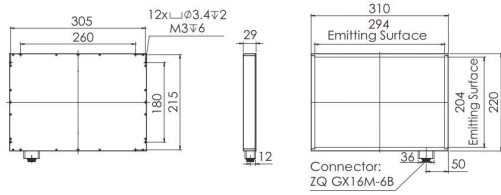

Dimensions (mm)

5. OPT-FLA310220