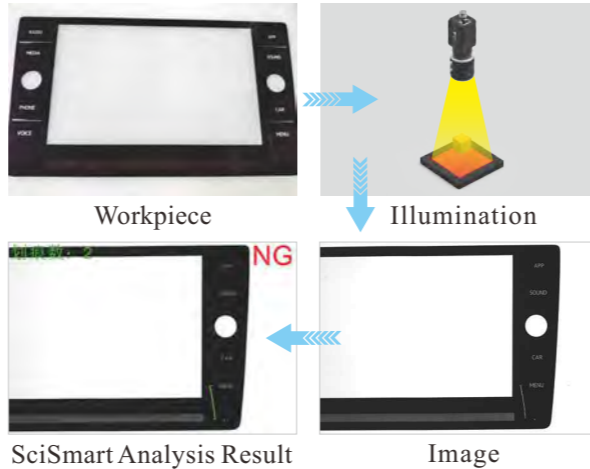

Direct Backlight OPT-FLA Series New

Product Features

Main Features

- To be preferred in OPT large-sized backlights compared with OPT-FL Series.

Application Cases

- 3C components optical measurement
- Large coverage for electronic components inspection and recognition
- Dirty & foreign particles detection on transparent objects
- Multiple transparent objects positioning and inspection

Selection Guide

Spectrum Chart

Series features

Application Cases

- Motor accessories detection

Customizable Items

Section Structure Drawing

Model Table

No.	Model	* Input ○	* Input ●	* Input ●	* Input ●	Standard light source cable	Recommended controller
1	OPT-FLA11080	12.2W@24V	8.4W@24V	8.4W@24V	12W@24V	Provided within light source.	OPT-DPA2024E
2	OPT-FLA150110	19.2W@24V	16.2W@24V	15.4W@24V	19.2W@24V		
3	OPT-FLA210150	34.5W@24V	31W@24V	26.9W@24V	30.7W@24V		
4	OPT-FLA220210	47.5W@24V	42.4W@24V	30.3W@24V	46.1W@24V		
5	OPT-FLA310220	64.8W@2.7A	52.8W@2.2A	48W@2A	64.8W@2.7A	OPT-DGYX1M-6P-S-6A	OPT-DPA6024
6	OPT-FLA310290	84W@3.5A	67.2W@2.8A	57.6W@2.4A	84W@3.5A		
7	OPT-FLA410290	108W@4.5A	81.6W@3.4A	72W@3A	108W@4.5A		
8	OPT-FLA430410	144W@6A	115.2W@4.8A	96W@4A	144W@6A		
9	OPT-FLA510360	156W@6.5A	120W@5A	96W@4A	156W@6.5A		
10	OPT-FLA510500	204W@8.5A	156W@6.5A	132W@5.5A	204W@8.5A		
11	OPT-FLA610430	206.4W@8.6A	158.4W@6.6A	139.2W@5.8A	206.4W@8.6A		
12	OPT-FLA610570	259.2W@10.8A	201.6W@8.4A	172.8W@7.2A	259.2W@10.8A		